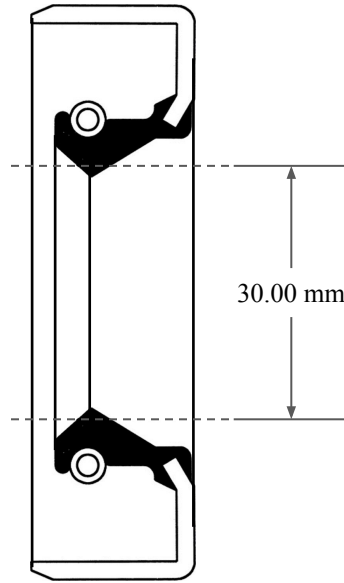

8.00 mm

30.00 mm

47.00 mm

14450 John F. Kennedy Blvd.
Houston, TX 77032

www.globaloring.com

PART
NUMBER

MOS3716SB2

Metric Oil Seal - Nitrile Style SB2
SGL LIP W/ SPR, MTL OD