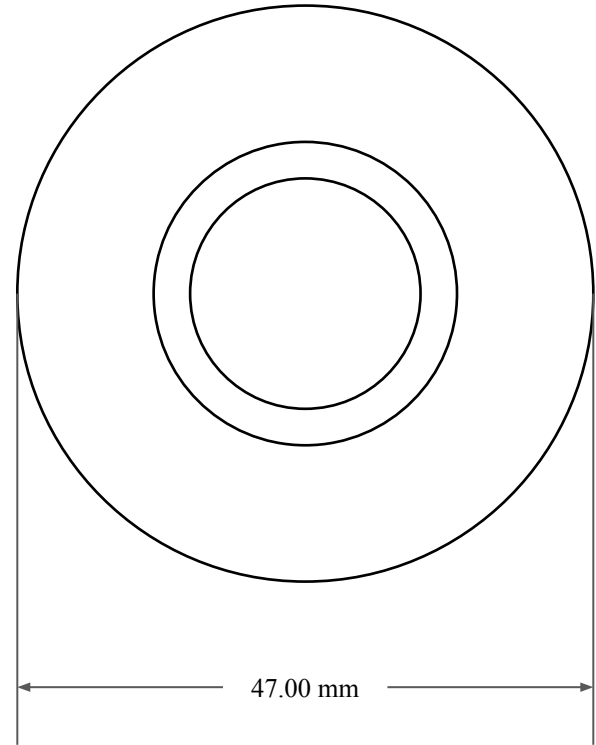

47.00 mm

14450 John F. Kennedy Blvd.
Houston, TX 77032

www.globaloring.com

PART
NUMBER

MOS3716SB2

Metric Oil Seal - Nitrile Style SB2
SGL LIP W/ SPR, MTL OD