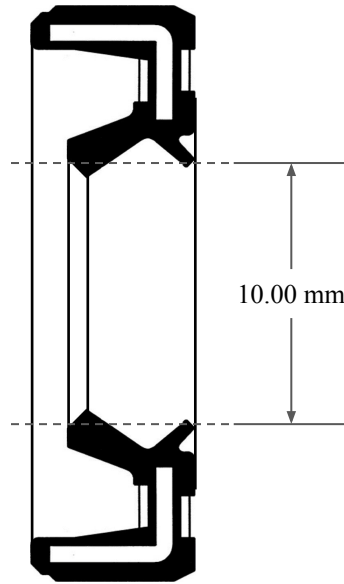

3.00 mm

10.00 mm

15.00 mm

 GLOBAL O-RING and SEAL ALL-AROUND BETTER	PART NUMBER MOS395KC
14450 John F. Kennedy Blvd. Houston, TX 77032	www.globaloring.com
Information in this drawing is provided for reference only	

Metric Oil Seal - Nitrile Style KC
DUAL LIP NO SPR, RBR OD