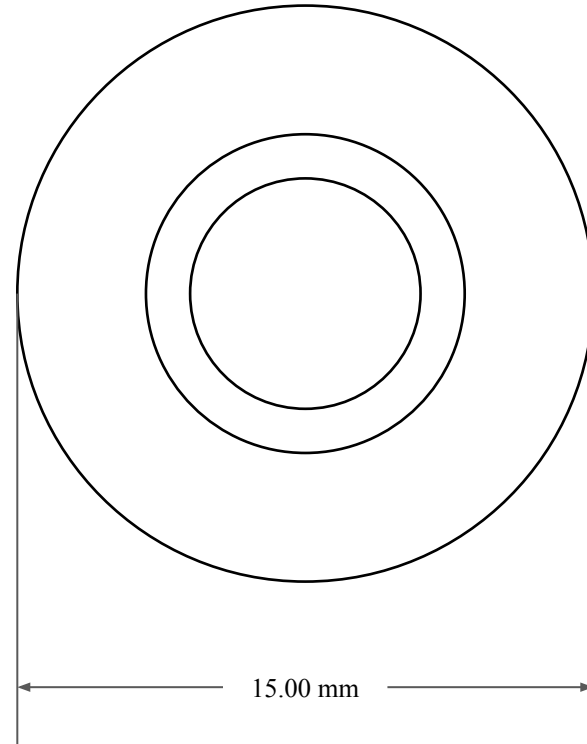

3.00 mm

10.00 mm

15.00 mm

 GLOBAL O-RING and SEAL ALL-AROUND BETTER	PART NUMBER MOS395KC
14450 John F. Kennedy Blvd. Houston, TX 77032	www.globaloring.com
Information in this drawing is provided for reference only	

Metric Oil Seal - Nitrile Style KC
DUAL LIP NO SPR, RBR OD