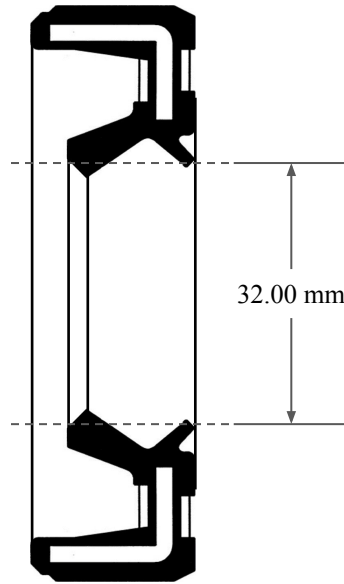

5.00 mm

32.00 mm

40.00 mm

 <b>GLOBAL O-RING</b> and SEAL ALL-AROUND BETTER	PART NUMBER <b>MOS4161KC</b>
14450 John F. Kennedy Blvd. Houston, TX 77032	www.globaloring.com
Information in this drawing is provided for reference only	

Metric Oil Seal - Nitrile Style KC  
DUAL LIP NO SPR, RBR OD