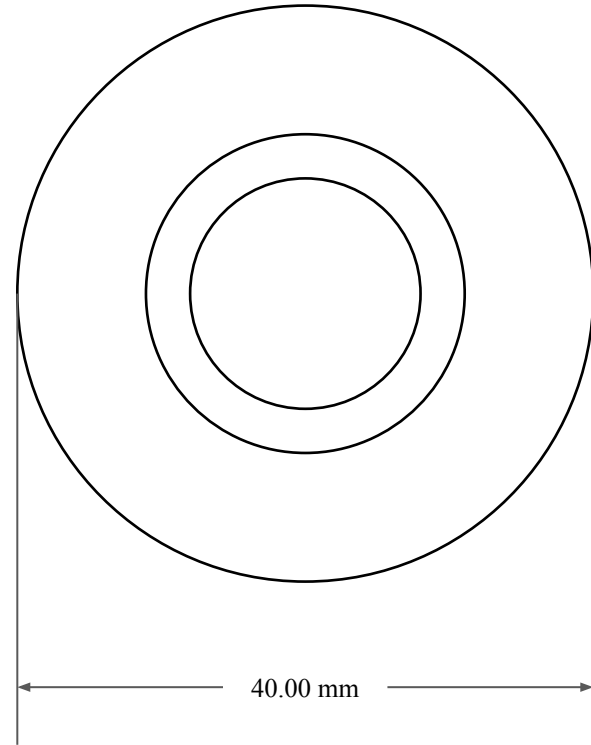

5.00 mm

32.00 mm

40.00 mm

 <b>GLOBAL O-RING</b> and SEAL ALL-AROUND BETTER	PART NUMBER <b>MOS4161KC</b>
14450 John F. Kennedy Blvd. Houston, TX 77032	www.globaloring.com
Information in this drawing is provided for reference only	

Metric Oil Seal - Nitrile Style KC  
DUAL LIP NO SPR, RBR OD