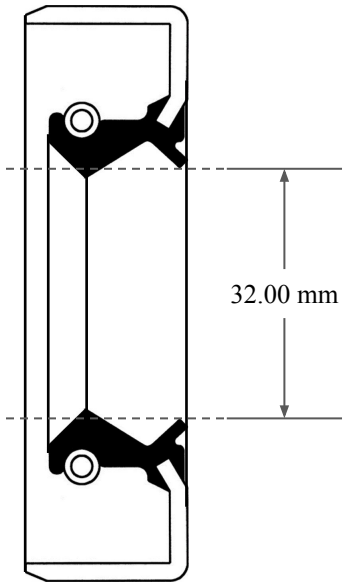

10.00 mm

32.00 mm

47.00 mm

 <p>GLOBAL O-RING and SEAL ALL-AROUND BETTER</p>	PART NUMBER MOS4206TB2
14450 John F. Kennedy Blvd. Houston, TX 77032	www.globaloring.com
Information in this drawing is provided for reference only	
Metric Oil Seal - Nitrile Style TB2 DUAL LIP W/ SPR, MTL OD	