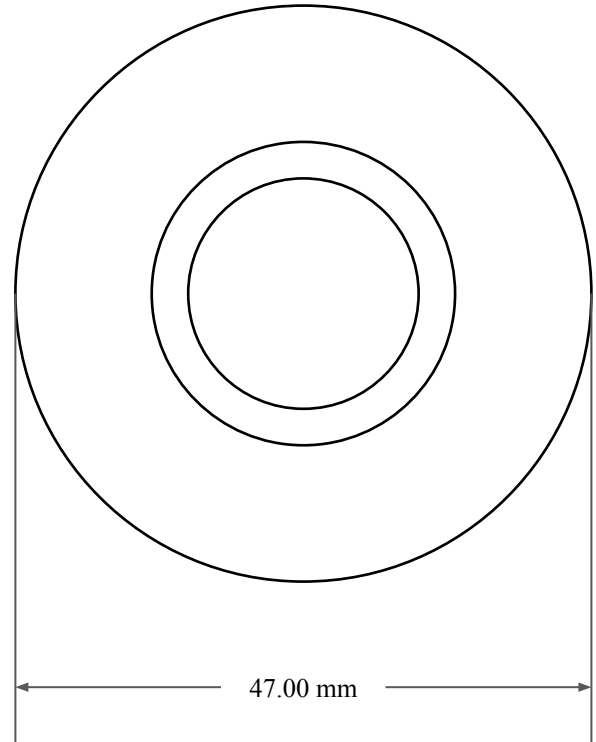

10.00 mm

32.00 mm

47.00 mm

 <p>GLOBAL O-RING and SEAL ALL-AROUND BETTER</p>	PART NUMBER MOS4206TB2
14450 John F. Kennedy Blvd. Houston, TX 77032	www.globaloring.com
Information in this drawing is provided for reference only	
Metric Oil Seal - Nitrile Style TB2 DUAL LIP W/ SPR, MTL OD	