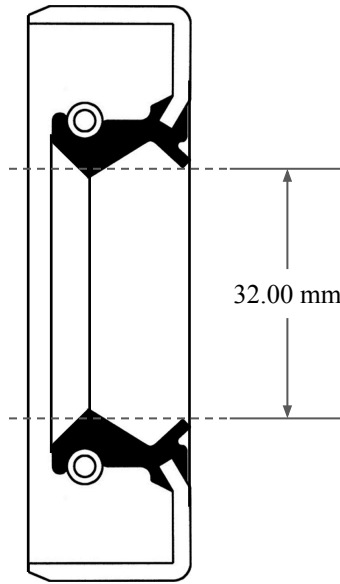

7.00 mm

32.00 mm

52.00 mm

 <p>GLOBAL O-RING and SEAL ALL-AROUND BETTER</p>	PART NUMBER MOS4224TB2
14450 John F. Kennedy Blvd. Houston, TX 77032	www.globaloring.com
Information in this drawing is provided for reference only	
Metric Oil Seal - Nitrile Style TB2 DUAL LIP W/ SPR, MTL OD	