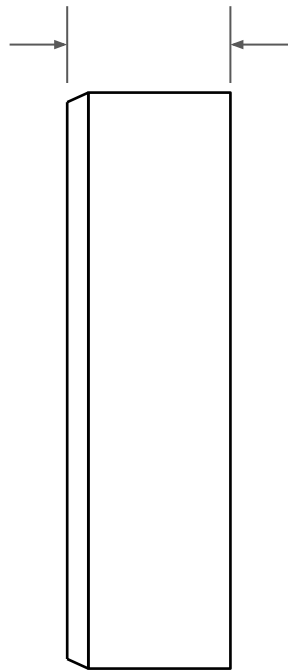

7.00 mm

32.00 mm

52.00 mm

 <p>GLOBAL O-RING and SEAL ALL-AROUND BETTER</p>	PART NUMBER MOS4224TB2
14450 John F. Kennedy Blvd. Houston, TX 77032	www.globaloring.com
Information in this drawing is provided for reference only	
Metric Oil Seal - Nitrile Style TB2 DUAL LIP W/ SPR, MTL OD	