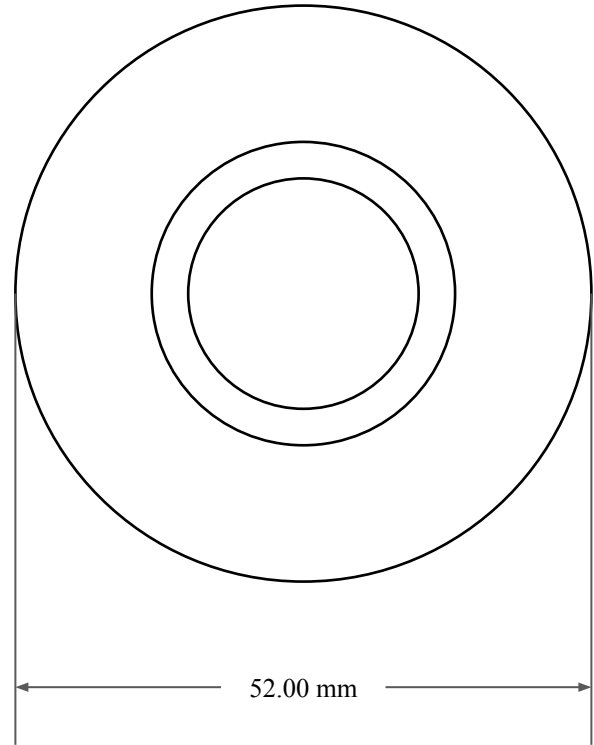

7.00 mm

32.00 mm

52.00 mm

 <p>GLOBAL O-RING and SEAL ALL-AROUND BETTER</p>	PART NUMBER MOS4224TB2
14450 John F. Kennedy Blvd. Houston, TX 77032	www.globaloring.com
Information in this drawing is provided for reference only	
Metric Oil Seal - Nitrile Style TB2 DUAL LIP W/ SPR, MTL OD	