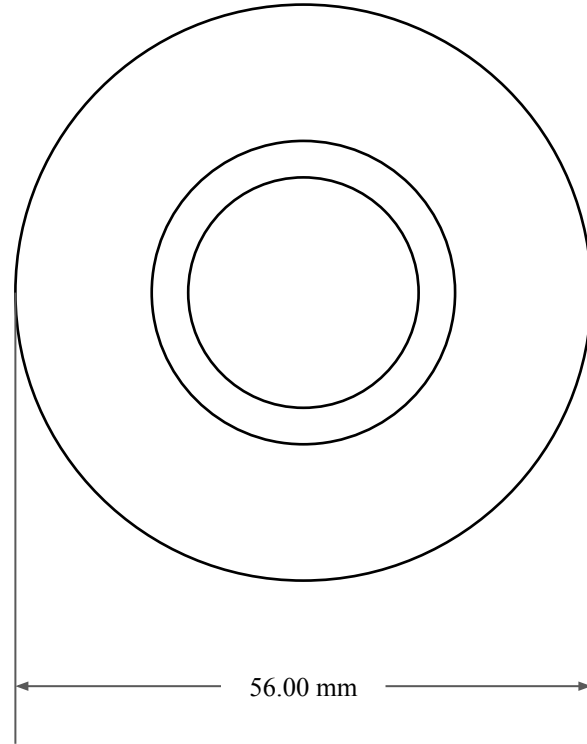

10.00  
mm

32.00 mm

56.00 mm

 <b>GLOBAL O-RING</b> and SEAL ALL-AROUND BETTER	PART NUMBER <b>MOS4247TB2</b>
14450 John F. Kennedy Blvd. Houston, TX 77032	www.globaloring.com
Information in this drawing is provided for reference only	
<b>Metric Oil Seal - Nitrile Style TB2</b> DUAL LIP W/ SPR, MTL OD	