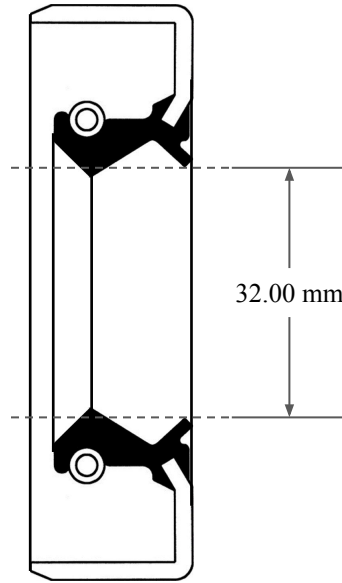

10.00  
mm

32.00 mm

56.00 mm

 <b>GLOBAL O-RING</b> and SEAL ALL-AROUND BETTER	PART NUMBER <b>MOS4247TB2</b>
14450 John F. Kennedy Blvd. Houston, TX 77032	www.globaloring.com
Information in this drawing is provided for reference only	
<b>Metric Oil Seal - Nitrile Style TB2</b> DUAL LIP W/ SPR, MTL OD	