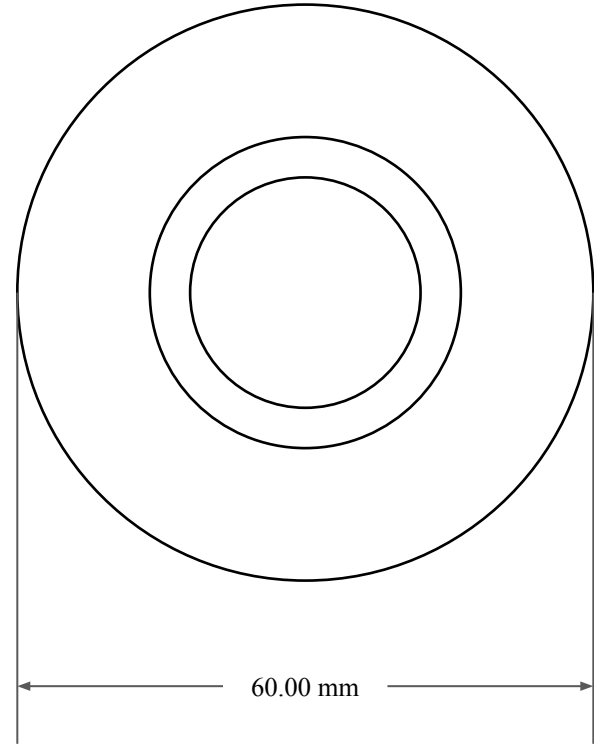

10.00
mm

32.00 mm

60.00 mm

 <p>GLOBAL O-RING and SEAL ALL-AROUND BETTER</p>	PART NUMBER MOS4255TA2
14450 John F. Kennedy Blvd. Houston, TX 77032 www.globaloring.com	Metric Oil Seal - Nitrile Style TA2 DUAL LIP W/ SPR, MTL OD W/ RFG
Information in this drawing is provided for reference only	

PLATE