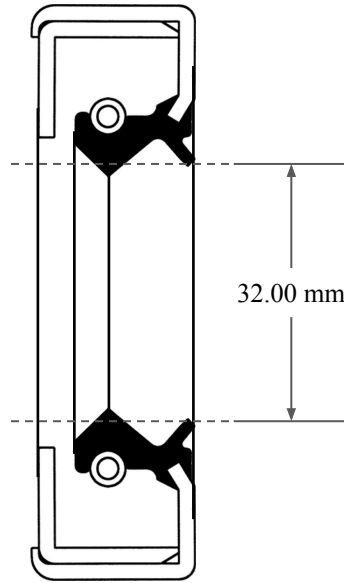

10.00
mm

32.00 mm

60.00 mm

 <p>GLOBAL O-RING and SEAL ALL-AROUND BETTER</p>	PART NUMBER MOS4255TA2
14450 John F. Kennedy Blvd. Houston, TX 77032 www.globaloring.com	Metric Oil Seal - Nitrile Style TA2 DUAL LIP W/ SPR, MTL OD W/ RFG
Information in this drawing is provided for reference only	

PLATE