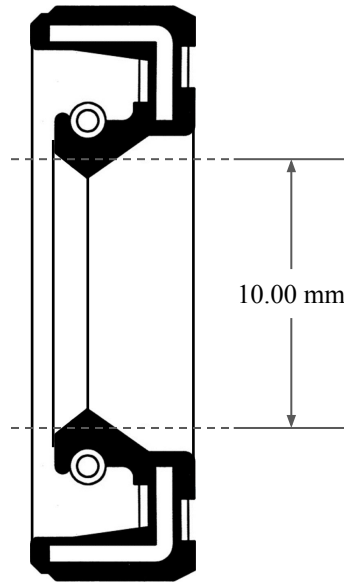

7.00 mm

10.00 mm

26.00 mm

|  |  |
|--|--|
| <br>ALL-AROUND BETTER | PART NUMBER<br><b>MOS458SC</b>                               |
| 14450 John F. Kennedy Blvd.<br>Houston, TX 77032   | Metric Oil Seal - Nitrile Style SC<br>SGL LIP W/ SPR, RBR OD |
| Information in this drawing is provided for reference only   |  |