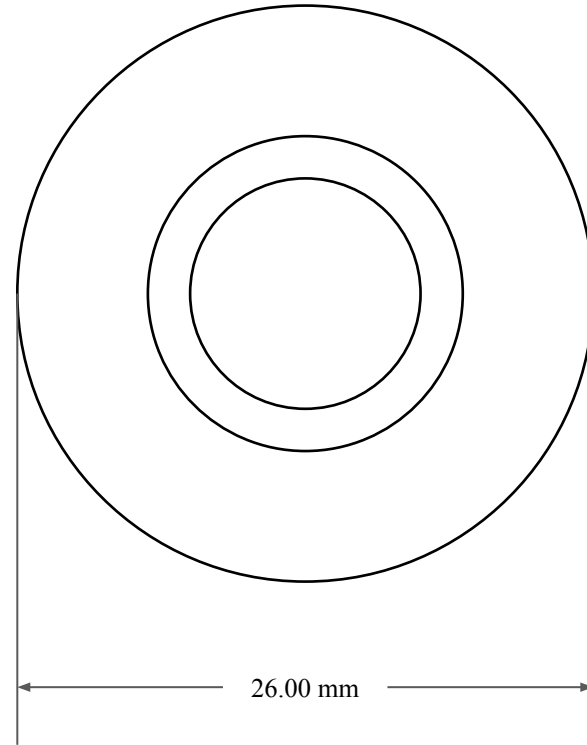

7.00 mm

10.00 mm

26.00 mm

|  |  |
|--|--|
| <br>ALL-AROUND BETTER | PART NUMBER<br><b>MOS458SC</b>                               |
| 14450 John F. Kennedy Blvd.<br>Houston, TX 77032   | Metric Oil Seal - Nitrile Style SC<br>SGL LIP W/ SPR, RBR OD |
| Information in this drawing is provided for reference only   |  |