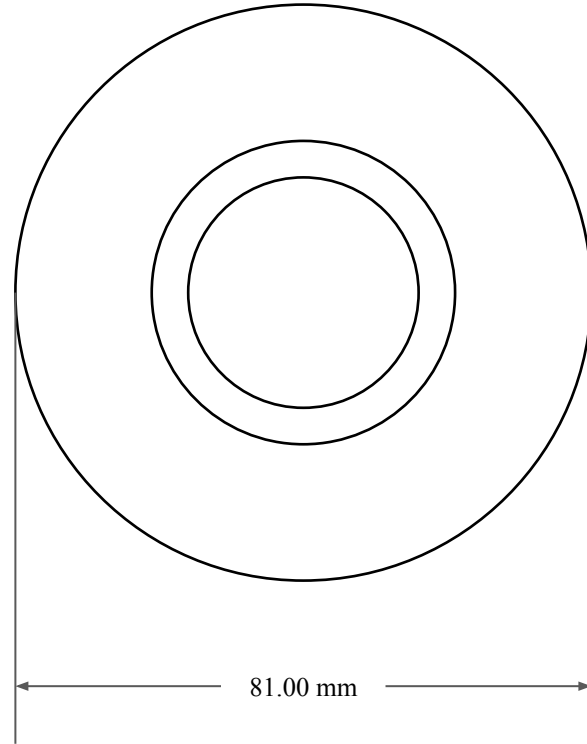

10.00
mm

35.00 mm

81.00 mm

 <p>GLOBAL O-RING and SEAL ALL-AROUND BETTER</p>	PART NUMBER MOS4939TB2
14450 John F. Kennedy Blvd. Houston, TX 77032	www.globaloring.com
Information in this drawing is provided for reference only	
Metric Oil Seal - Nitrile Style TB2 DUAL LIP W/ SPR, MTL OD	