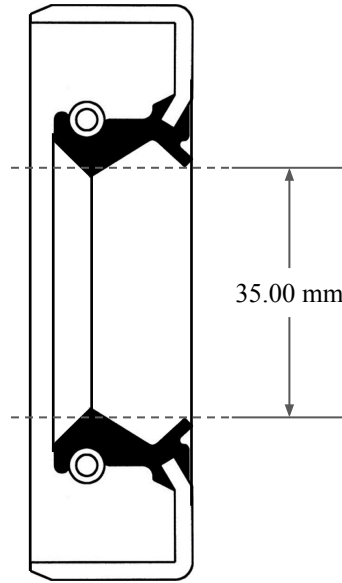

10.00
mm

35.00 mm

81.00 mm

 <p>GLOBAL O-RING and SEAL ALL-AROUND BETTER</p>	PART NUMBER MOS4939TB2
14450 John F. Kennedy Blvd. Houston, TX 77032	www.globaloring.com
Information in this drawing is provided for reference only	
Metric Oil Seal - Nitrile Style TB2 DUAL LIP W/ SPR, MTL OD	