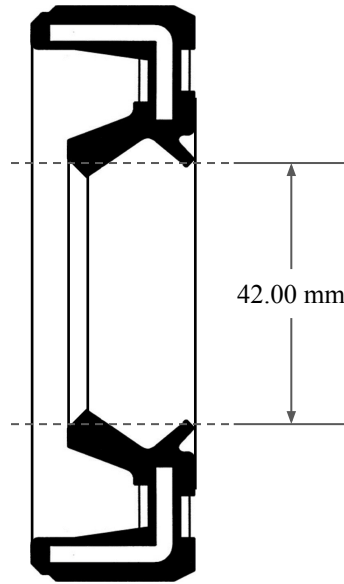

6.00 mm

42.00 mm

64.00 mm

|   |   |
|---|---|
|  <b>GLOBAL O-RING</b><br>and SEAL<br>ALL-AROUND BETTER | PART NUMBER<br><b>MOS6127KC</b>                               |
| 14450 John F. Kennedy Blvd.<br>Houston, TX 77032<br><a href="http://www.globaloring.com">www.globaloring.com</a>                            | Metric Oil Seal - Nitrile Style KC<br>DUAL LIP NO SPR, RBR OD |
| Information in this drawing is provided for reference only  |   |