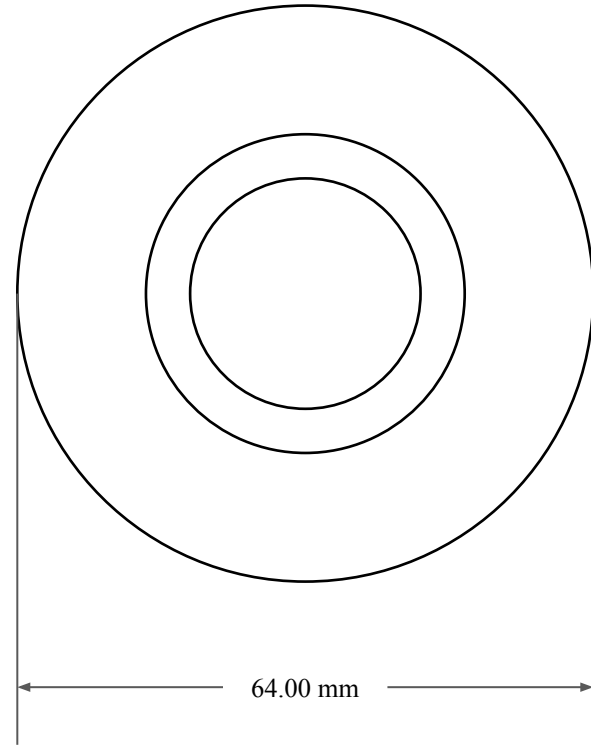

6.00 mm

42.00 mm

64.00 mm

|   |   |
|---|---|
|  <b>GLOBAL O-RING</b><br>and SEAL<br>ALL-AROUND BETTER | PART NUMBER<br><b>MOS6127KC</b>                               |
| 14450 John F. Kennedy Blvd.<br>Houston, TX 77032<br><a href="http://www.globaloring.com">www.globaloring.com</a>                            | Metric Oil Seal - Nitrile Style KC<br>DUAL LIP NO SPR, RBR OD |
| Information in this drawing is provided for reference only  |   |