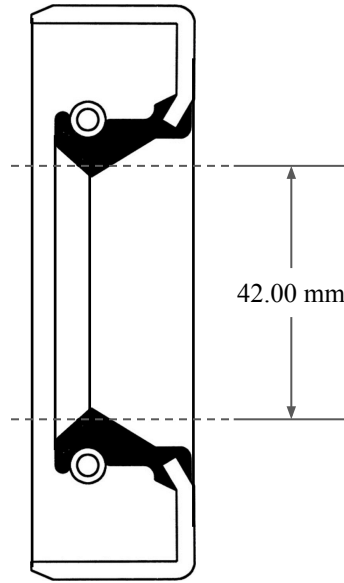

12.00
mm

42.00 mm