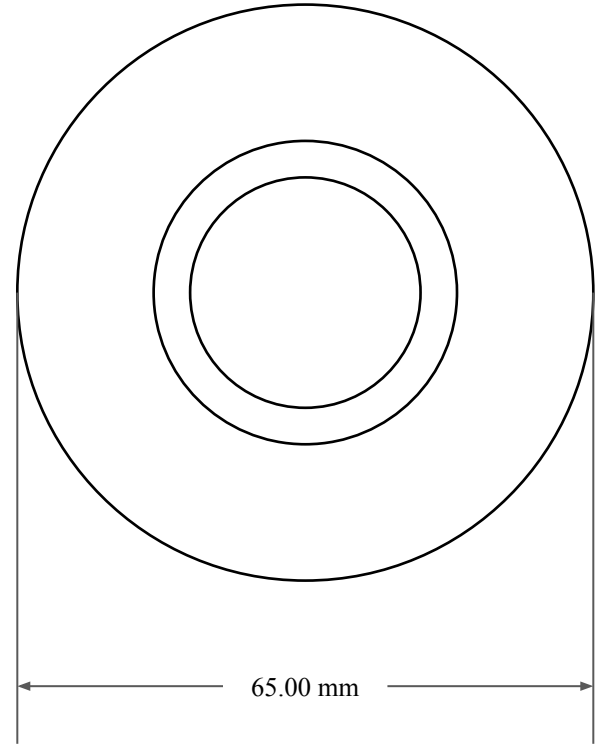

65.00 mm

14450 John F. Kennedy Blvd.
Houston, TX 77032

www.globaloring.com

PART
NUMBER

MOS6137SB2

Metric Oil Seal - Nitrile Style SB2
SGL LIP W/ SPR, MTL OD