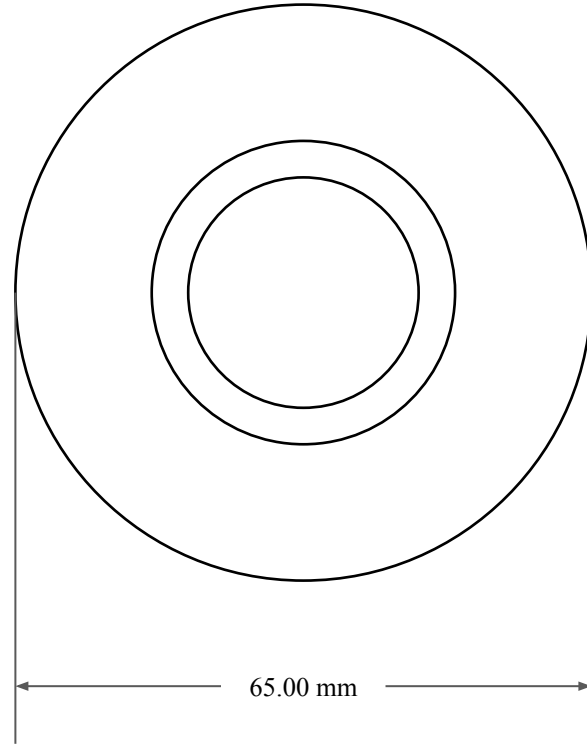

12.00  
mm

42.00 mm

65.00 mm

 <b>GLOBAL O-RING</b> and SEAL ALL-AROUND BETTER	PART NUMBER <b>MOS6137TB2</b>
14450 John F. Kennedy Blvd. Houston, TX 77032	www.globaloring.com
Information in this drawing is provided for reference only	
<b>Metric Oil Seal - Nitrile Style TB2</b> DUAL LIP W/ SPR, MTL OD	