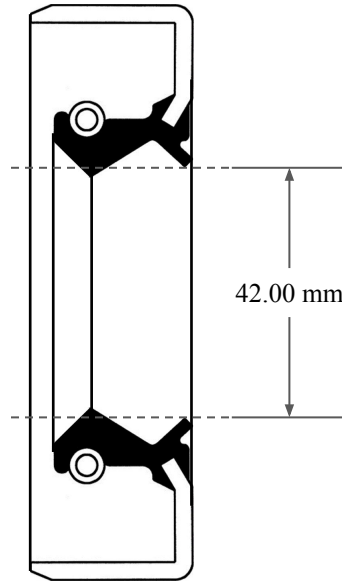

12.00  
mm

42.00 mm

65.00 mm

 <b>GLOBAL O-RING</b> and SEAL ALL-AROUND BETTER	PART NUMBER <b>MOS6137TB2</b>
14450 John F. Kennedy Blvd. Houston, TX 77032	www.globaloring.com
Information in this drawing is provided for reference only	
<b>Metric Oil Seal - Nitrile Style TB2</b> DUAL LIP W/ SPR, MTL OD	