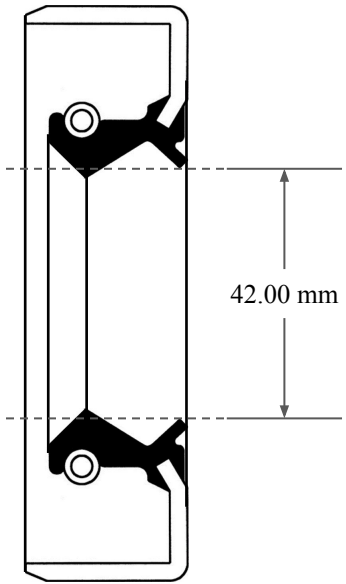

12.00 mm

 <p>GLOBAL O-RING and SEAL ALL-AROUND BETTER</p>	PART NUMBER MOS6155TB2
14450 John F. Kennedy Blvd. Houston, TX 77032	www.globaloring.com
Information in this drawing is provided for reference only	

Metric Oil Seal - Nitrile Style TB2
DUAL LIP W/ SPR, MTL OD