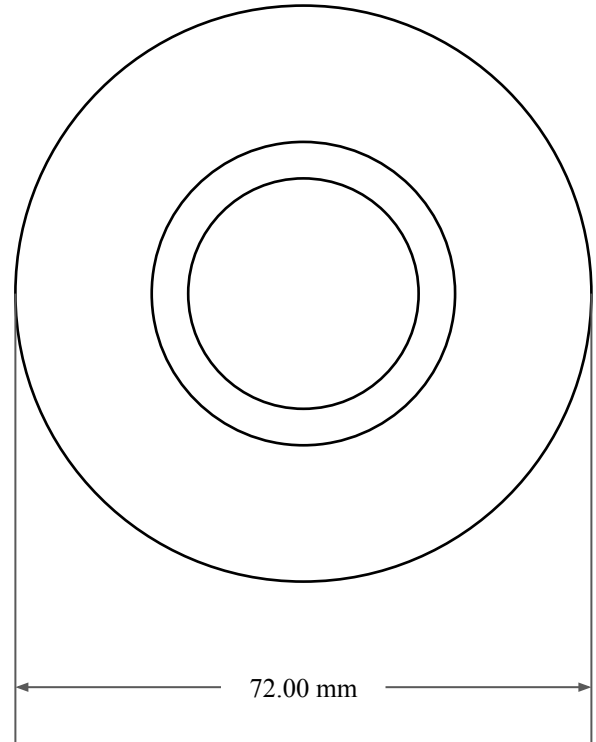

12.00 mm

 <p>GLOBAL O-RING and SEAL ALL-AROUND BETTER</p>	PART NUMBER MOS6155TB2
14450 John F. Kennedy Blvd. Houston, TX 77032	www.globaloring.com
Information in this drawing is provided for reference only	

Metric Oil Seal - Nitrile Style TB2
DUAL LIP W/ SPR, MTL OD