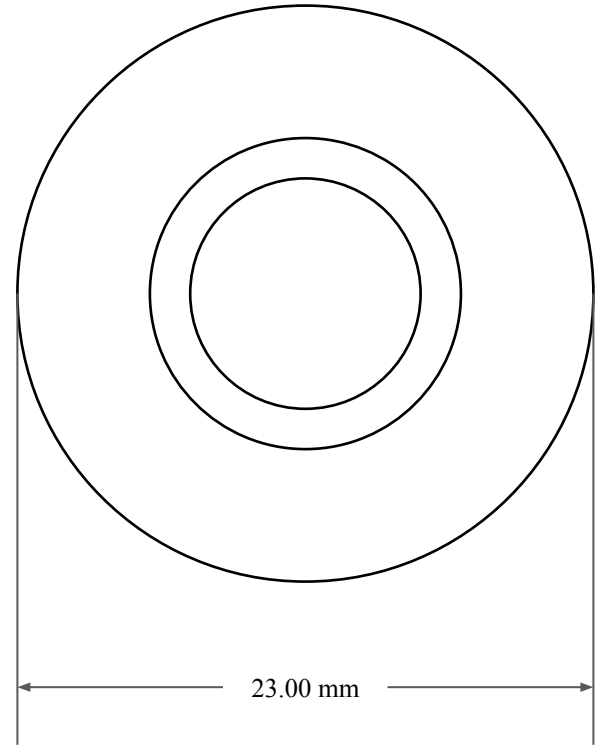

8.00 mm

12.00 mm

23.00 mm

 <p>GLOBAL O-RING and SEAL ALL-AROUND BETTER</p>	PART NUMBER MOS636TB
14450 John F. Kennedy Blvd. Houston, TX 77032	www.globaloring.com
Information in this drawing is provided for reference only	
Metric Oil Seal - Nitrile Style TB DUAL LIP W/ SPR, MTL OD, RBR ID	