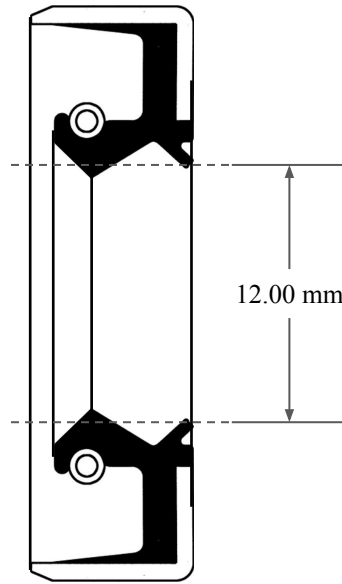

8.00 mm

12.00 mm

23.00 mm

 <p>GLOBAL O-RING and SEAL ALL-AROUND BETTER</p>	PART NUMBER MOS636TB
14450 John F. Kennedy Blvd. Houston, TX 77032	www.globaloring.com
Information in this drawing is provided for reference only	
Metric Oil Seal - Nitrile Style TB DUAL LIP W/ SPR, MTL OD, RBR ID	