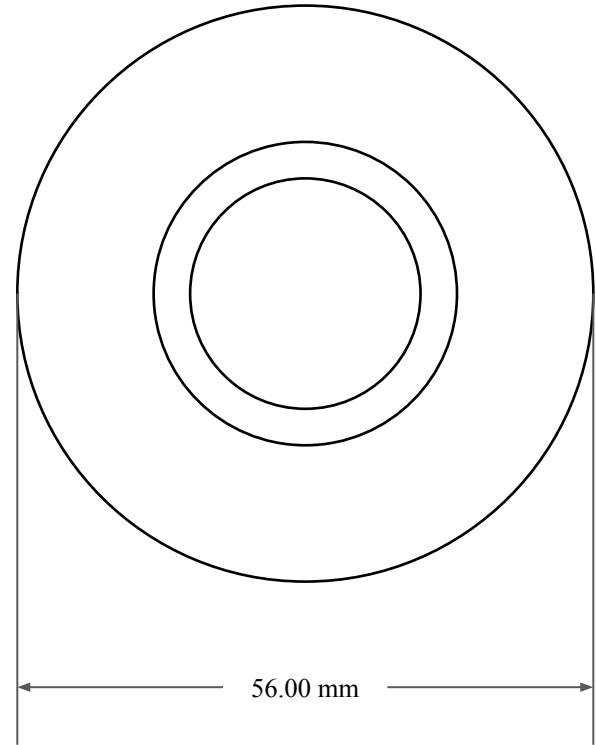

56.00 mm

14450 John F. Kennedy Blvd.
Houston, TX 77032

www.globaloring.com

PART
NUMBER

MOS6373SB2

Metric Oil Seal - Nitrile Style SB2
SGL LIP W/ SPR, MTL OD