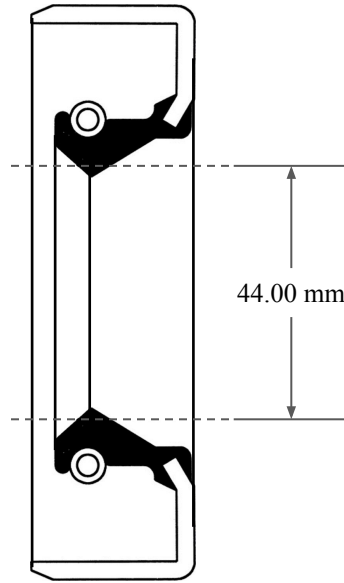

7.00 mm

44.00 mm

56.00 mm

14450 John F. Kennedy Blvd.
Houston, TX 77032

www.globaloring.com

PART
NUMBER

MOS6373SB2

Metric Oil Seal - Nitrile Style SB2
SGL LIP W/ SPR, MTL OD