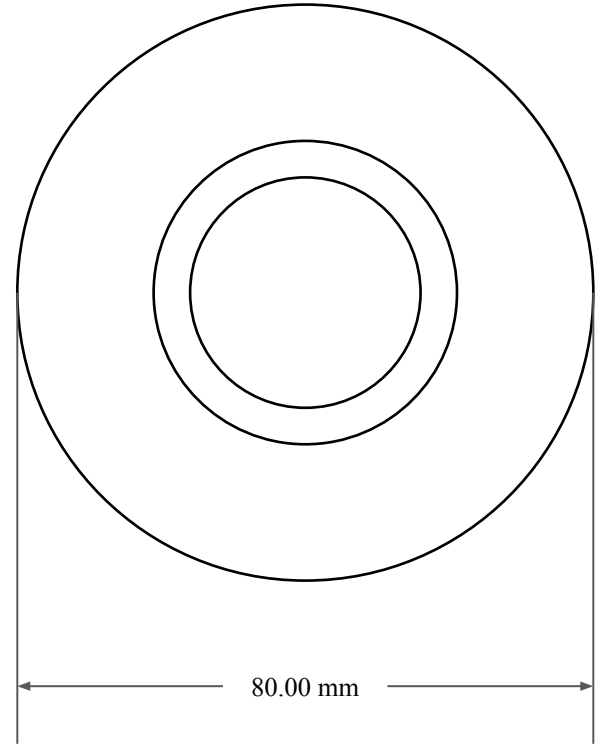

12.00
mm

44.00 mm

80.00 mm

 <p>GLOBAL O-RING and SEAL ALL-AROUND BETTER</p>	PART NUMBER MOS6410SB2
14450 John F. Kennedy Blvd. Houston, TX 77032	Metric Oil Seal - Nitrile Style SB2 SGL LIP W/ SPR, MTL OD
Information in this drawing is provided for reference only	