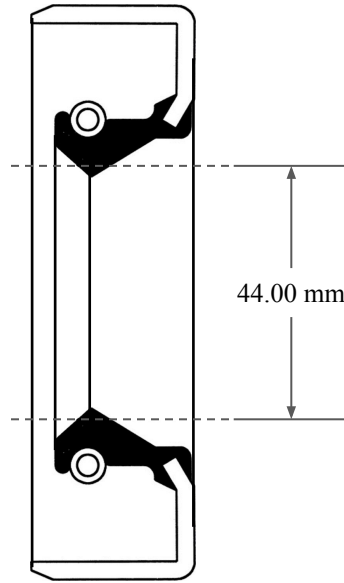

12.00
mm

44.00 mm

80.00 mm

 <p>GLOBAL O-RING and SEAL ALL-AROUND BETTER</p>	PART NUMBER MOS6410SB2
14450 John F. Kennedy Blvd. Houston, TX 77032	Metric Oil Seal - Nitrile Style SB2 SGL LIP W/ SPR, MTL OD
Information in this drawing is provided for reference only	