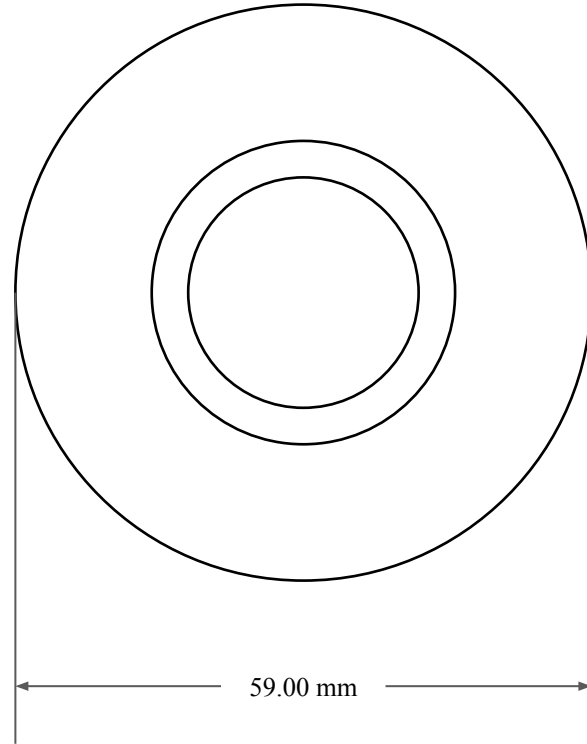

10.00  
mm

45.00 mm

59.00 mm

 <b>GLOBAL O-RING</b> and SEAL ALL-AROUND BETTER	PART NUMBER <b>MOS6676TB2</b>
14450 John F. Kennedy Blvd. Houston, TX 77032	www.globaloring.com
Information in this drawing is provided for reference only	
<b>Metric Oil Seal - Nitrile Style TB2 DUAL LIP W/ SPR, MTL OD</b>	