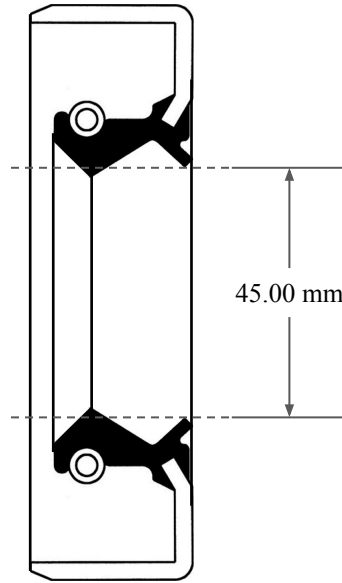

10.00  
mm

45.00 mm

59.00 mm

 <b>GLOBAL O-RING</b> and SEAL ALL-AROUND BETTER	PART NUMBER <b>MOS6676TB2</b>
14450 John F. Kennedy Blvd. Houston, TX 77032	www.globaloring.com
Information in this drawing is provided for reference only	
<b>Metric Oil Seal - Nitrile Style TB2 DUAL LIP W/ SPR, MTL OD</b>	