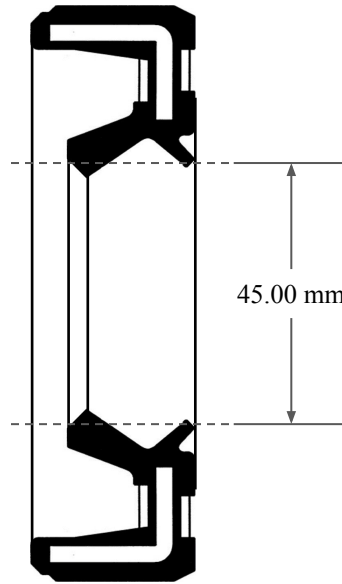

8.00 mm

45.00 mm

60.00 mm

 <b>GLOBAL O-RING</b> and SEAL ALL-AROUND BETTER	PART NUMBER <b>MOS6681KC</b>
14450 John F. Kennedy Blvd. Houston, TX 77032	www.globaloring.com
Information in this drawing is provided for reference only	

Metric Oil Seal - Nitrile Style KC  
DUAL LIP NO SPR, RBR OD