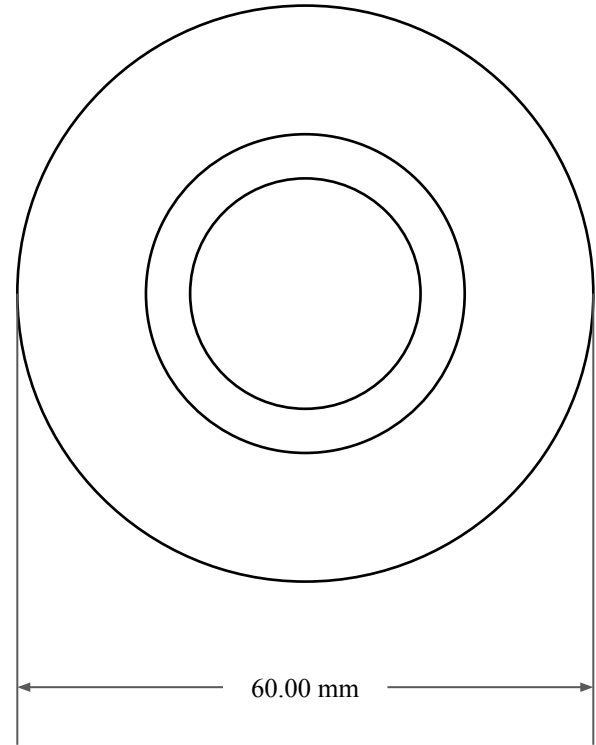

8.00 mm

45.00 mm

60.00 mm

 <b>GLOBAL O-RING</b> and SEAL ALL-AROUND BETTER	PART NUMBER <b>MOS6681KC</b>
14450 John F. Kennedy Blvd. Houston, TX 77032	www.globaloring.com
Information in this drawing is provided for reference only	

Metric Oil Seal - Nitrile Style KC  
DUAL LIP NO SPR, RBR OD