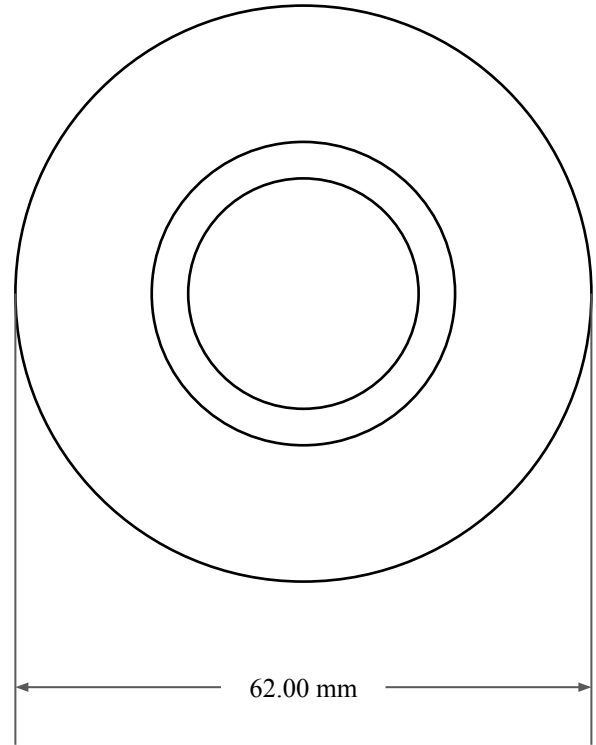

7.00 mm

45.00 mm

62.00 mm

 <p>GLOBAL O-RING and SEAL ALL-AROUND BETTER</p>	PART NUMBER MOS6691TB2
14450 John F. Kennedy Blvd. Houston, TX 77032	www.globaloring.com
Information in this drawing is provided for reference only	
Metric Oil Seal - Nitrile Style TB2 DUAL LIP W/ SPR, MTL OD	