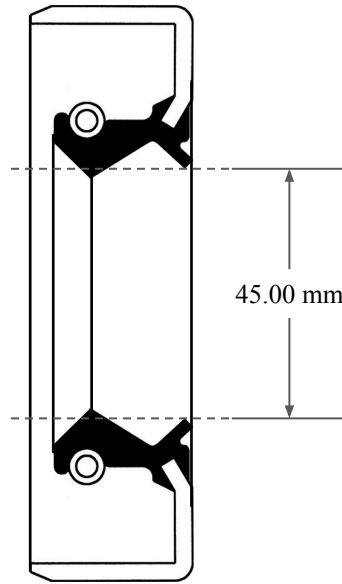

7.00 mm

45.00 mm

62.00 mm

 <p>GLOBAL O-RING and SEAL ALL-AROUND BETTER</p>	PART NUMBER MOS6691TB2
14450 John F. Kennedy Blvd. Houston, TX 77032	www.globaloring.com
Information in this drawing is provided for reference only	
Metric Oil Seal - Nitrile Style TB2 DUAL LIP W/ SPR, MTL OD	