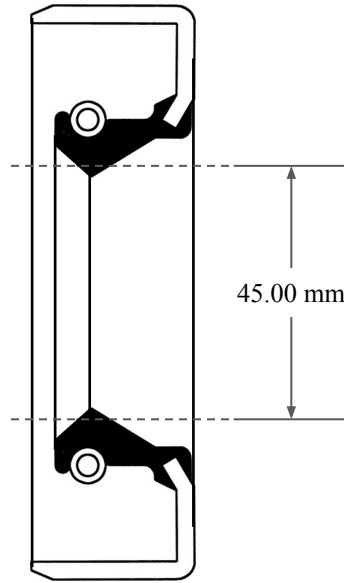

12.00
mm

45.00 mm