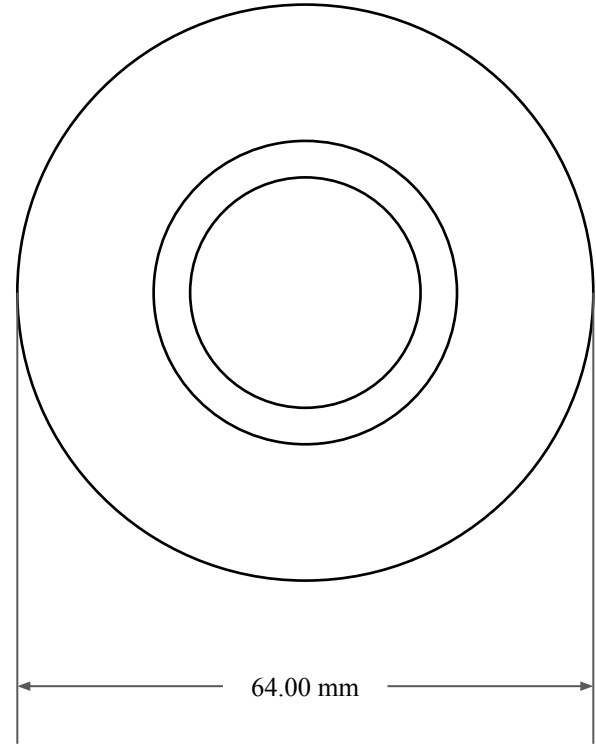

64.00 mm

14450 John F. Kennedy Blvd.   www.globaloring.com
Houston, TX 77032

PART
NUMBER

MOS6705SB2

Metric Oil Seal - Nitrile Style SB2
SGL LIP W/ SPR, MTL OD