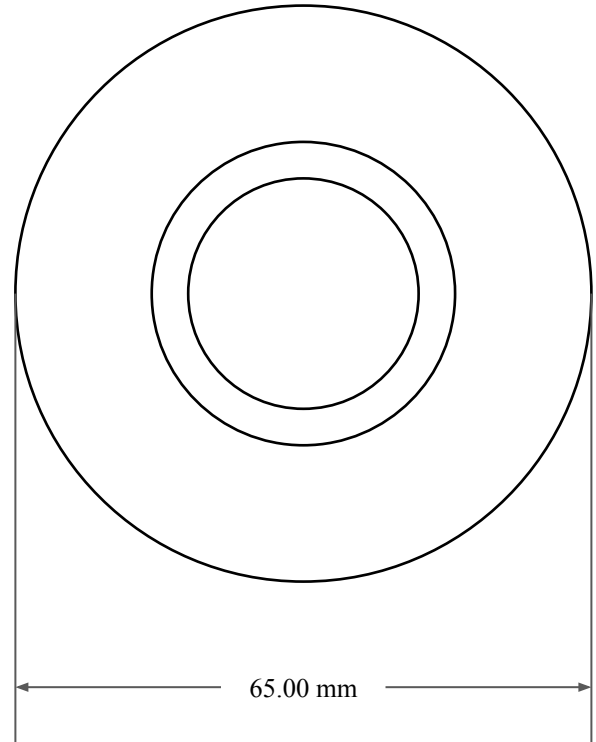

10.00 mm

 <p>GLOBAL O-RING and SEAL ALL-AROUND BETTER</p>	PART NUMBER MOS6711TB2
14450 John F. Kennedy Blvd. Houston, TX 77032	www.globaloring.com
Information in this drawing is provided for reference only	
Metric Oil Seal - Nitrile Style TB2 DUAL LIP W/ SPR, MTL OD	