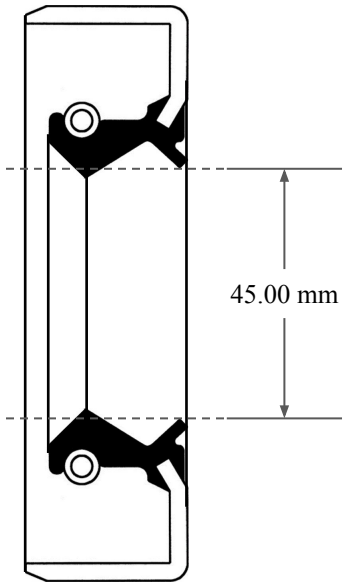

10.00 mm

 <p>GLOBAL O-RING and SEAL ALL-AROUND BETTER</p>	PART NUMBER MOS6711TB2
14450 John F. Kennedy Blvd. Houston, TX 77032	www.globaloring.com
Information in this drawing is provided for reference only	
Metric Oil Seal - Nitrile Style TB2 DUAL LIP W/ SPR, MTL OD	