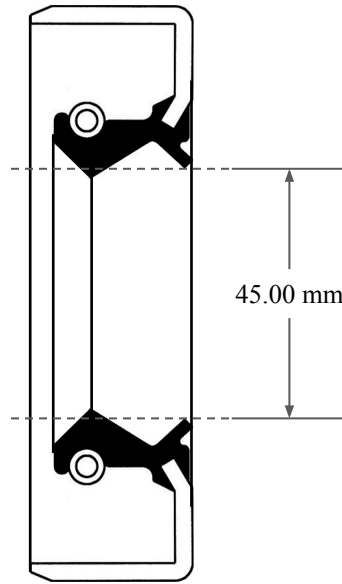

12.00 mm

45.00 mm

65.00 mm

 <b>GLOBAL O-RING</b> and SEAL ALL-AROUND BETTER	PART NUMBER <b>MOS6712TB2</b>
14450 John F. Kennedy Blvd. Houston, TX 77032	www.globaloring.com
Information in this drawing is provided for reference only	
<b>Metric Oil Seal - Nitrile Style TB2</b> DUAL LIP W/ SPR, MTL OD	