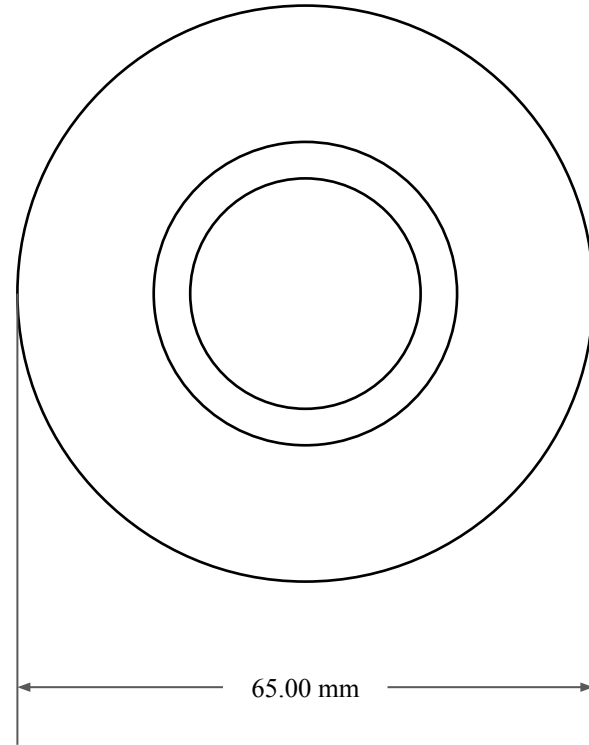

12.00 mm

45.00 mm

65.00 mm

 <b>GLOBAL O-RING</b> and SEAL ALL-AROUND BETTER	PART NUMBER <b>MOS6712TB2</b>
14450 John F. Kennedy Blvd. Houston, TX 77032	www.globaloring.com
Information in this drawing is provided for reference only	
<b>Metric Oil Seal - Nitrile Style TB2</b> DUAL LIP W/ SPR, MTL OD	