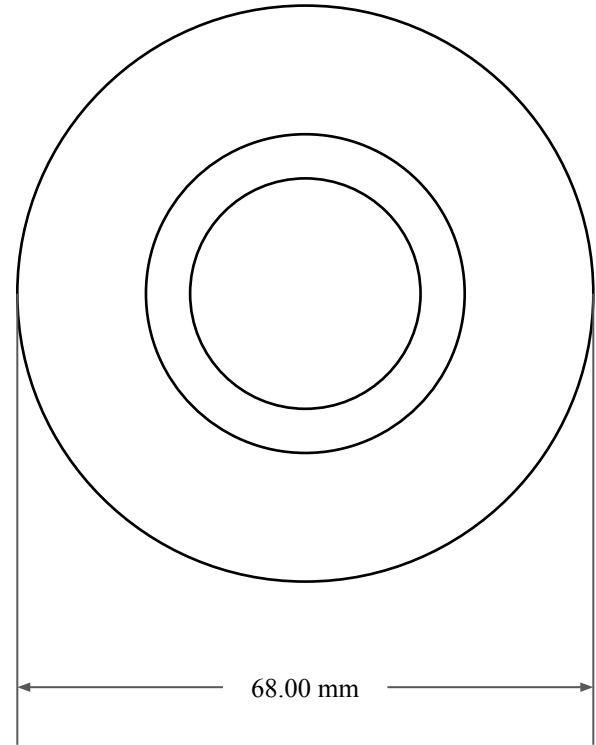

10.00  
mm

45.00 mm

68.00 mm

|   |                                    |
|---|------------------------------------|
|  <b>GLOBAL O-RING</b><br>and SEAL<br>ALL-AROUND BETTER | PART<br>NUMBER<br><b>MOS6725TC</b> |
| 14450 John F. Kennedy Blvd.<br>Houston, TX 77032  | www.globaloring.com                |
| Information in this drawing is provided for reference only  |                                    |

Metric Oil Seal - Nitrile Style TC  
DUAL LIP W/ SPR, RBR OD