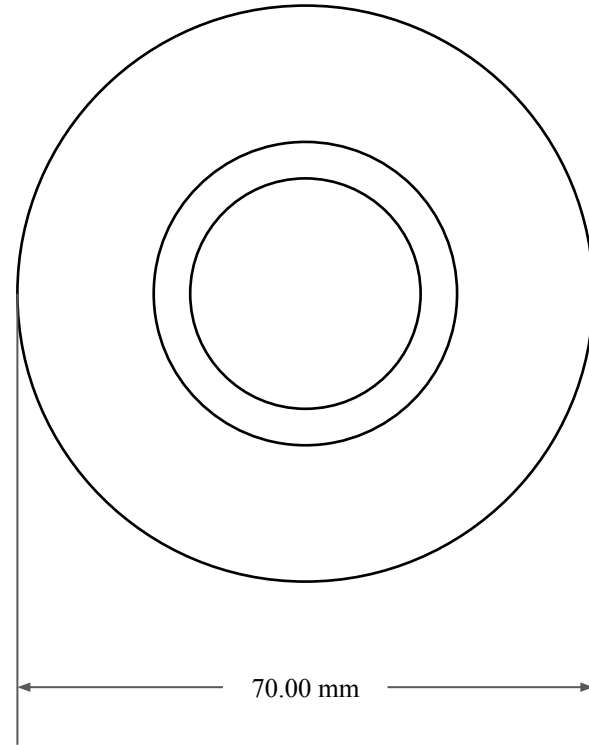

12.00  
mm

45.00 mm

70.00 mm

 <b>GLOBAL O-RING</b> and SEAL ALL-AROUND BETTER	PART NUMBER <b>MOS6738TB2</b>
14450 John F. Kennedy Blvd. Houston, TX 77032	www.globaloring.com
Information in this drawing is provided for reference only	
<b>Metric Oil Seal - Nitrile Style TB2 DUAL LIP W/ SPR, MTL OD</b>	