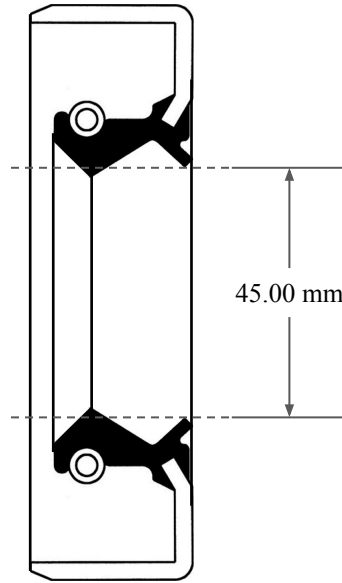

12.00  
mm

45.00 mm

70.00 mm

 <b>GLOBAL O-RING</b> and SEAL ALL-AROUND BETTER	PART NUMBER <b>MOS6738TB2</b>
14450 John F. Kennedy Blvd. Houston, TX 77032	www.globaloring.com
Information in this drawing is provided for reference only	
<b>Metric Oil Seal - Nitrile Style TB2 DUAL LIP W/ SPR, MTL OD</b>	