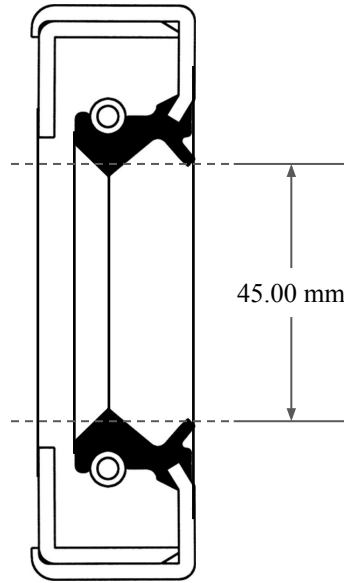

13.00
mm

45.00 mm

70.00 mm

 <p>GLOBAL O-RING and SEAL ALL-AROUND BETTER</p>	PART NUMBER MOS6739TA2
14450 John F. Kennedy Blvd. Houston, TX 77032 www.globaloring.com	Metric Oil Seal - Nitrile Style TA2 DUAL LIP W/ SPR, MTL OD W/ RFG
Information in this drawing is provided for reference only	

PLATE