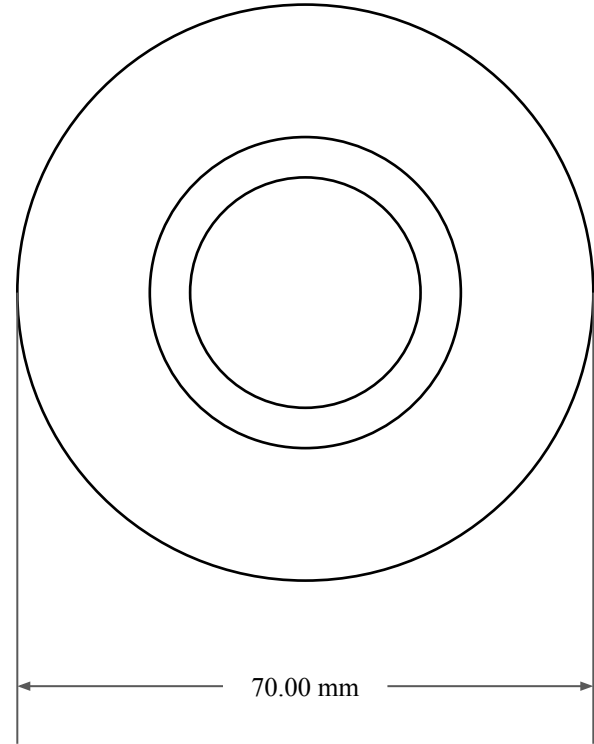

13.00
mm

45.00 mm

70.00 mm

 <p>GLOBAL O-RING and SEAL ALL-AROUND BETTER</p>	PART NUMBER MOS6739TA2
14450 John F. Kennedy Blvd. Houston, TX 77032 www.globaloring.com	Metric Oil Seal - Nitrile Style TA2 DUAL LIP W/ SPR, MTL OD W/ RFG
Information in this drawing is provided for reference only	

PLATE