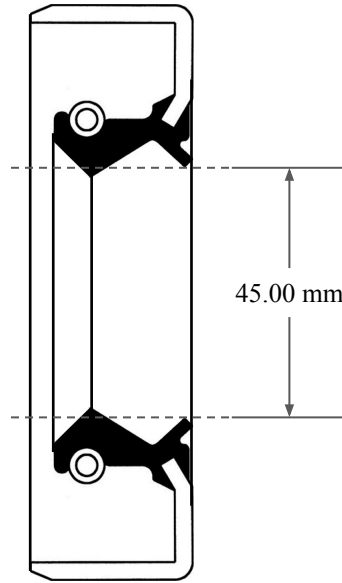

12.00
mm

45.00 mm

75.00 mm

 <p>GLOBAL O-RING and SEAL ALL-AROUND BETTER</p>	PART NUMBER MOS6760TB2
14450 John F. Kennedy Blvd. Houston, TX 77032	www.globaloring.com
Information in this drawing is provided for reference only	
Metric Oil Seal - Nitrile Style TB2 DUAL LIP W/ SPR, MTL OD	