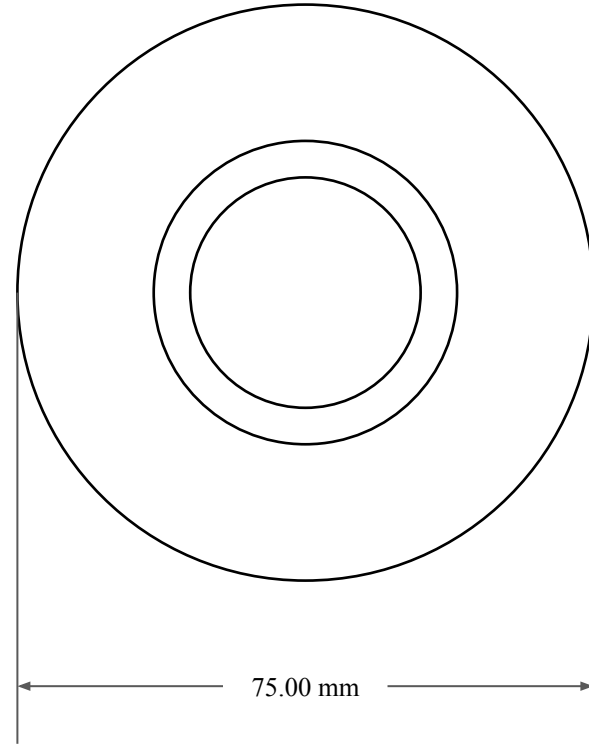

12.00
mm

45.00 mm

75.00 mm

 <p>GLOBAL O-RING and SEAL ALL-AROUND BETTER</p>	PART NUMBER MOS6760TB2
14450 John F. Kennedy Blvd. Houston, TX 77032	www.globaloring.com
Information in this drawing is provided for reference only	
Metric Oil Seal - Nitrile Style TB2 DUAL LIP W/ SPR, MTL OD	