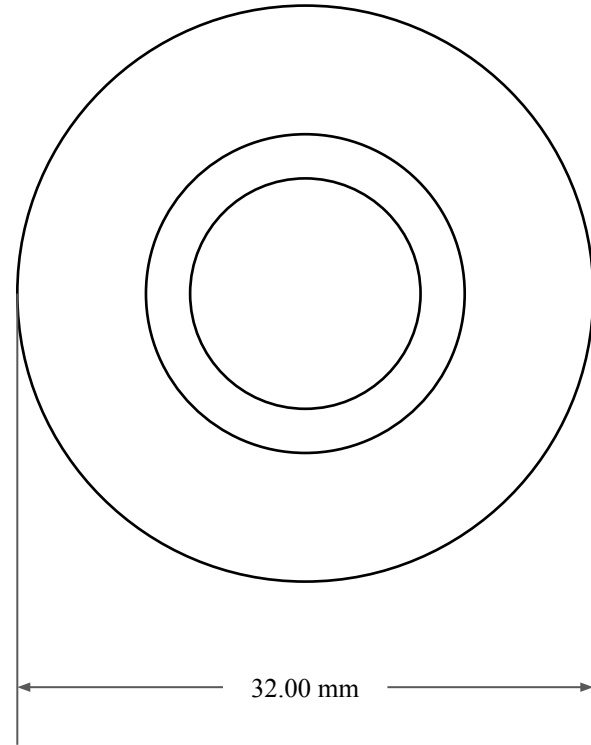

10.00  
mm

12.00 mm

32.00 mm

 <b>GLOBAL O-RING</b> and SEAL ALL-AROUND BETTER	PART NUMBER <b>MOS686TC</b>
14450 John F. Kennedy Blvd. Houston, TX 77032	www.globaloring.com
Information in this drawing is provided for reference only	

Metric Oil Seal - Nitrile Style TC  
DUAL LIP W/ SPR, RBR OD