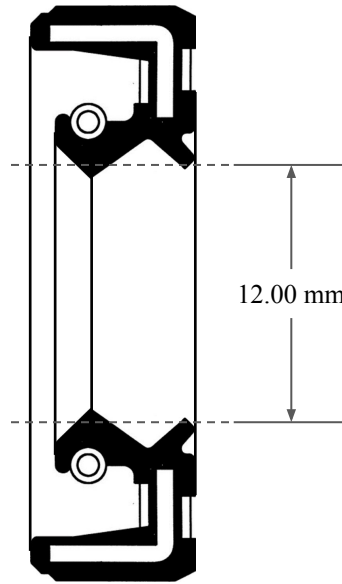

10.00  
mm

12.00 mm

32.00 mm

 <b>GLOBAL O-RING</b> and SEAL ALL-AROUND BETTER	PART NUMBER <b>MOS686TC</b>
14450 John F. Kennedy Blvd. Houston, TX 77032	www.globaloring.com
Information in this drawing is provided for reference only	

Metric Oil Seal - Nitrile Style TC  
DUAL LIP W/ SPR, RBR OD