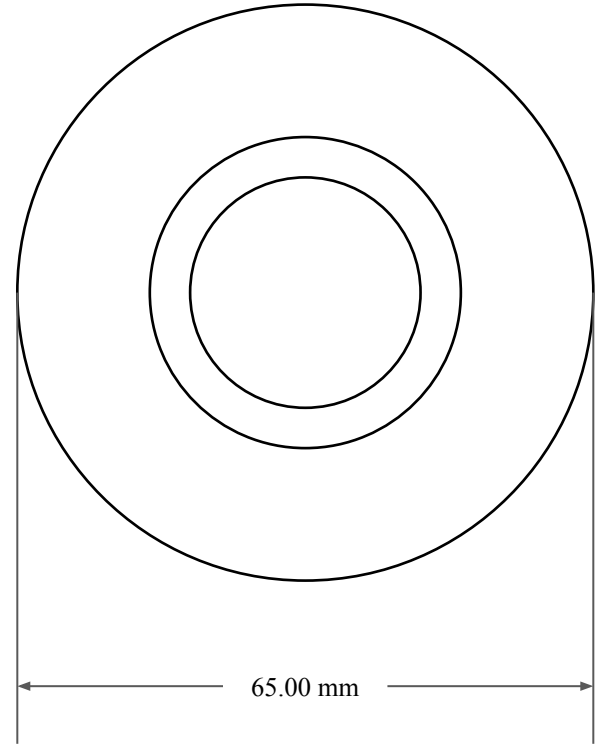

65.00 mm

14450 John F. Kennedy Blvd.
Houston, TX 77032

www.globaloring.com

PART
NUMBER

MOS7414KB2

Metric Oil Seal - Nitrile Style KB2
DUAL LIP NO SPR, MTL OD