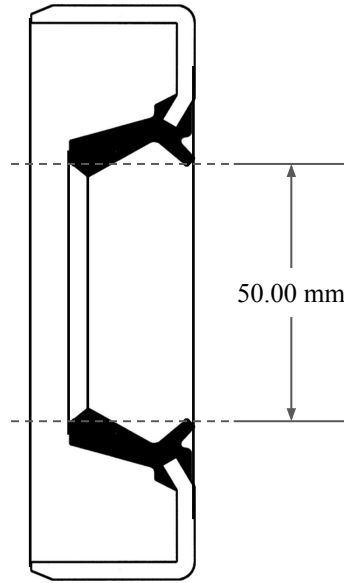

10.00
mm

50.00 mm