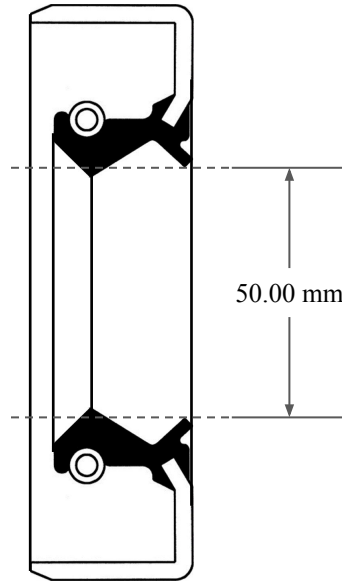

12.00
mm

50.00 mm