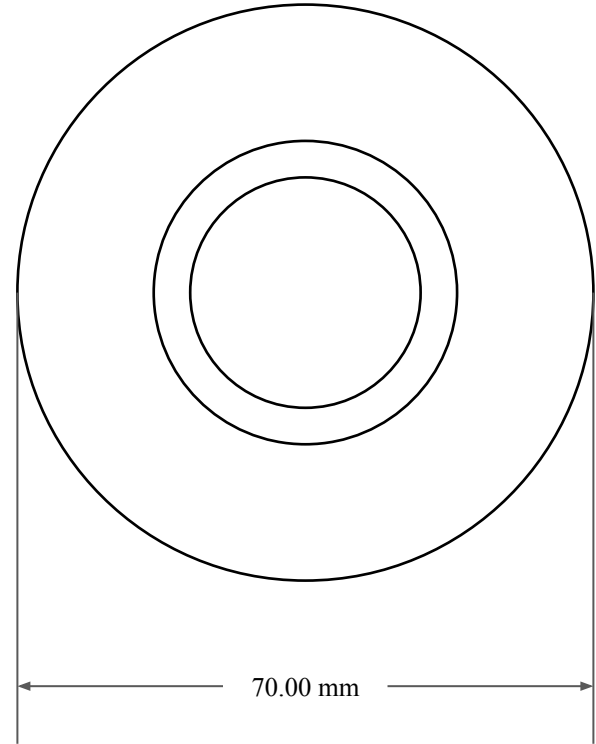

70.00 mm

14450 John F. Kennedy Blvd.
Houston, TX 77032

www.globaloring.com

PART
NUMBER

MOS7450TB2

Metric Oil Seal - Nitrile Style TB2
DUAL LIP W/ SPR, MTL OD