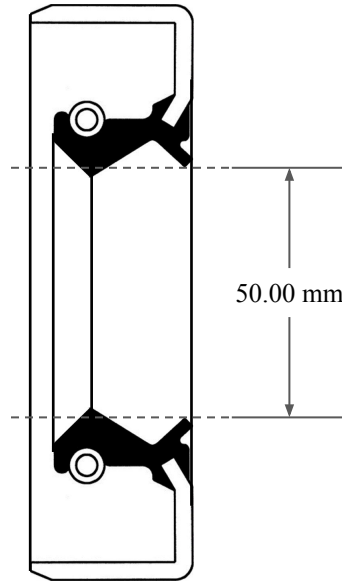

13.00
mm

50.00 mm

81.00 mm

 <p>GLOBAL O-RING and SEAL ALL-AROUND BETTER</p>	PART NUMBER MOS7500TB2
14450 John F. Kennedy Blvd. Houston, TX 77032	www.globaloring.com
Information in this drawing is provided for reference only	
Metric Oil Seal - Nitrile Style TB2 DUAL LIP W/ SPR, MTL OD	