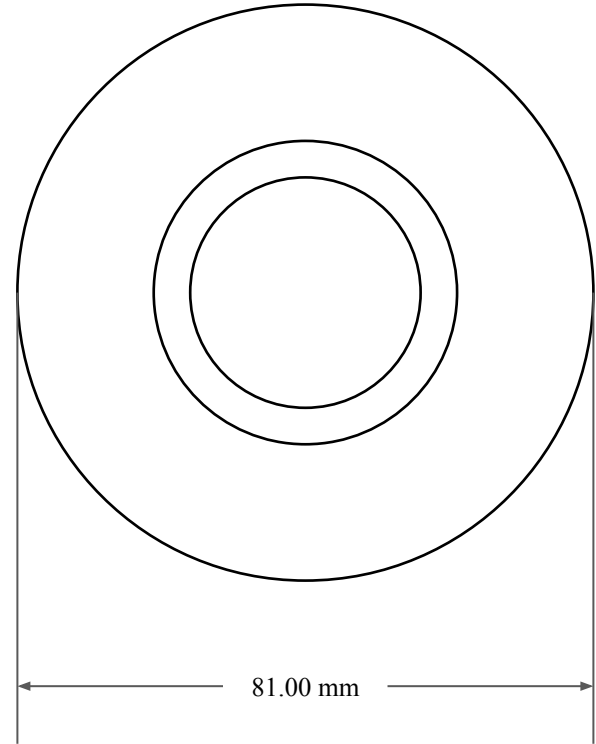

13.00
mm

50.00 mm

81.00 mm

 <p>GLOBAL O-RING and SEAL ALL-AROUND BETTER</p>	PART NUMBER MOS7500TB2
14450 John F. Kennedy Blvd. Houston, TX 77032	www.globaloring.com
Information in this drawing is provided for reference only	
Metric Oil Seal - Nitrile Style TB2 DUAL LIP W/ SPR, MTL OD	