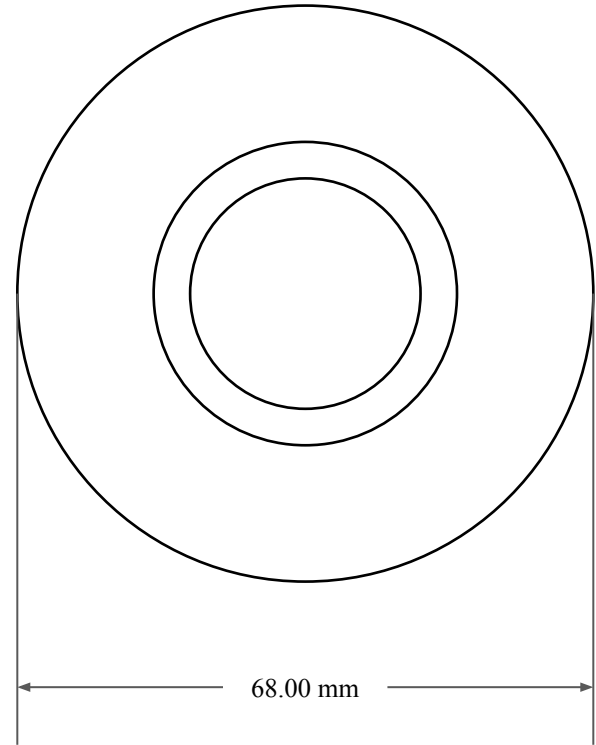

8.00 mm

52.00 mm

68.00 mm

 <p>GLOBAL O-RING and SEAL ALL-AROUND BETTER</p>	PART NUMBER MOS7750SB2
14450 John F. Kennedy Blvd. Houston, TX 77032	www.globaloring.com
Information in this drawing is provided for reference only	

Metric Oil Seal - Nitrile Style SB2
SGL LIP W/ SPR, MTL OD