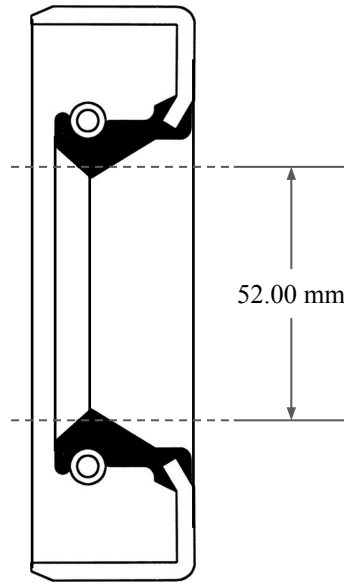

8.00 mm

52.00 mm

68.00 mm

 <p>GLOBAL O-RING and SEAL ALL-AROUND BETTER</p>	PART NUMBER MOS7750SB2
14450 John F. Kennedy Blvd. Houston, TX 77032	www.globaloring.com
Information in this drawing is provided for reference only	

Metric Oil Seal - Nitrile Style SB2
SGL LIP W/ SPR, MTL OD