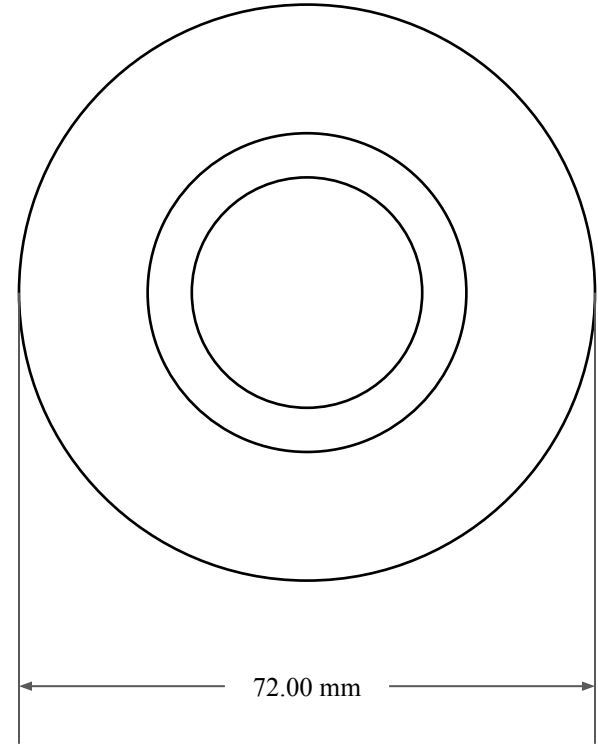

12.00  
mm

52.00 mm

72.00 mm

|   |   |
|---|---|
|  <b>GLOBAL O-RING</b><br>and SEAL<br>ALL-AROUND BETTER | PART<br>NUMBER<br><b>MOS7771SA2</b>   |
| 14450 John F. Kennedy Blvd.<br>Houston, TX 77032<br><a href="http://www.globaloring.com">www.globaloring.com</a>                            | Metric Oil Seal - Nitrile Style SA2<br>SGL LIP W/ SPR, MTL OD W/ RFG<br>PLATE |
| Information in this drawing is provided for reference only  |   |