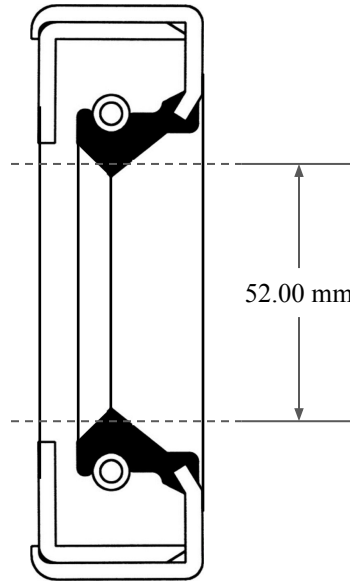

12.00  
mm

52.00 mm

72.00 mm

|   |   |
|---|---|
|  <b>GLOBAL O-RING</b><br>and SEAL<br>ALL-AROUND BETTER | PART<br>NUMBER<br><b>MOS7771SA2</b>   |
| 14450 John F. Kennedy Blvd.<br>Houston, TX 77032<br><a href="http://www.globaloring.com">www.globaloring.com</a>                            | Metric Oil Seal - Nitrile Style SA2<br>SGL LIP W/ SPR, MTL OD W/ RFG<br>PLATE |
| Information in this drawing is provided for reference only  |   |