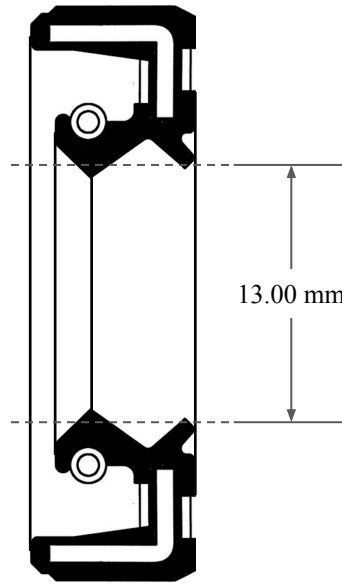

10.00  
mm

13.00 mm

30.00 mm

 <b>GLOBAL O-RING</b> and SEAL ALL-AROUND BETTER	PART NUMBER <b>MOS842TC</b>
14450 John F. Kennedy Blvd. Houston, TX 77032	www.globaloring.com
Information in this drawing is provided for reference only	

Metric Oil Seal - Nitrile Style TC  
DUAL LIP W/ SPR, RBR OD