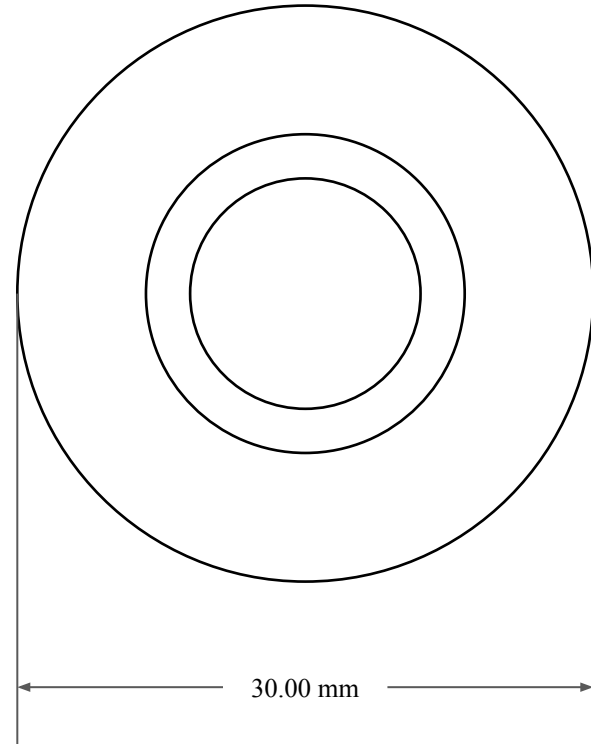

10.00  
mm

13.00 mm

30.00 mm

 <b>GLOBAL O-RING</b> and SEAL ALL-AROUND BETTER	PART NUMBER <b>MOS842TC</b>
14450 John F. Kennedy Blvd. Houston, TX 77032	www.globaloring.com
Information in this drawing is provided for reference only	

Metric Oil Seal - Nitrile Style TC  
DUAL LIP W/ SPR, RBR OD