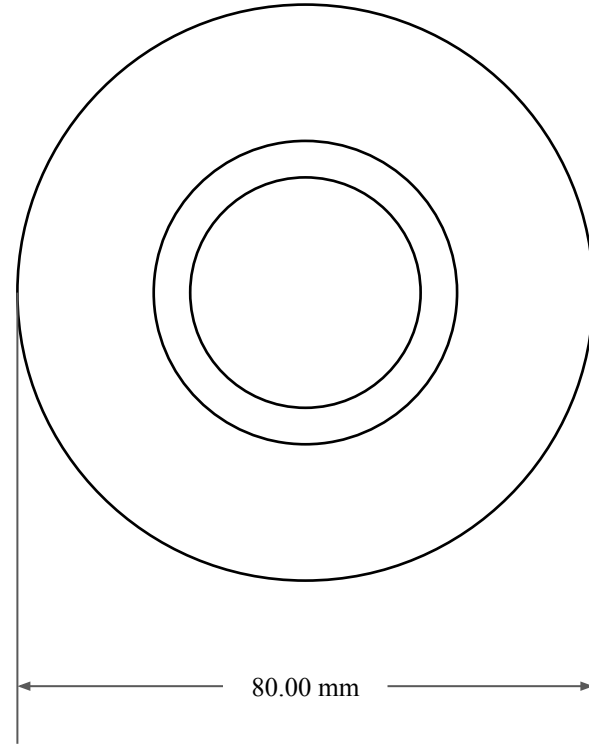

10.00
mm

60.00 mm

80.00 mm

 <p>GLOBAL O-RING and SEAL ALL-AROUND BETTER</p>	PART NUMBER MOS8665TB2
14450 John F. Kennedy Blvd. Houston, TX 77032	www.globaloring.com
Information in this drawing is provided for reference only	
Metric Oil Seal - Nitrile Style TB2 DUAL LIP W/ SPR, MTL OD	