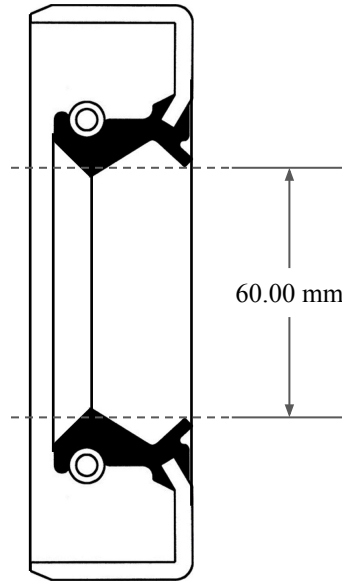

10.00
mm

60.00 mm

80.00 mm

 <p>GLOBAL O-RING and SEAL ALL-AROUND BETTER</p>	PART NUMBER MOS8665TB2
14450 John F. Kennedy Blvd. Houston, TX 77032	www.globaloring.com
Information in this drawing is provided for reference only	
Metric Oil Seal - Nitrile Style TB2 DUAL LIP W/ SPR, MTL OD	