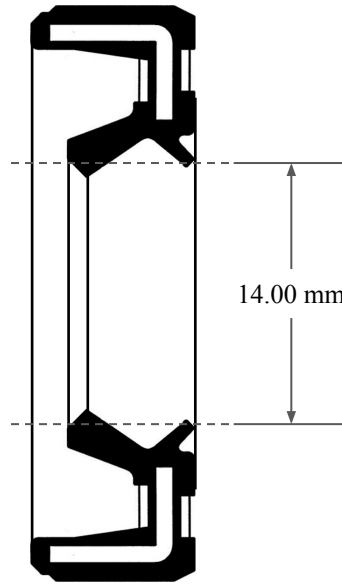

6.00 mm

14.00 mm

24.00 mm

 GLOBAL O-RING and SEAL ALL-AROUND BETTER	PART NUMBER MOS886KC
14450 John F. Kennedy Blvd. Houston, TX 77032	www.globaloring.com
Information in this drawing is provided for reference only	
Metric Oil Seal - Nitrile Style KC DUAL LIP NO SPR, RBR OD	