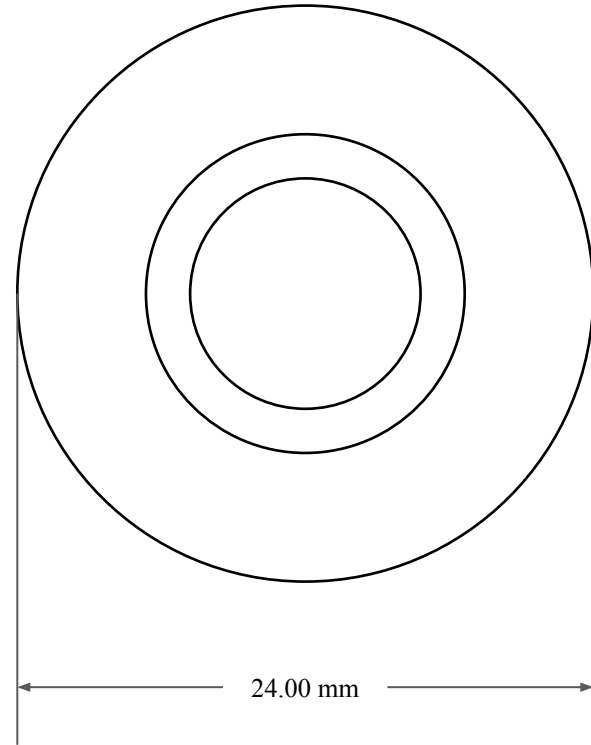

6.00 mm

14.00 mm

24.00 mm

 GLOBAL O-RING and SEAL ALL-AROUND BETTER	PART NUMBER MOS886KC
14450 John F. Kennedy Blvd. Houston, TX 77032	www.globaloring.com
Information in this drawing is provided for reference only	
Metric Oil Seal - Nitrile Style KC DUAL LIP NO SPR, RBR OD	