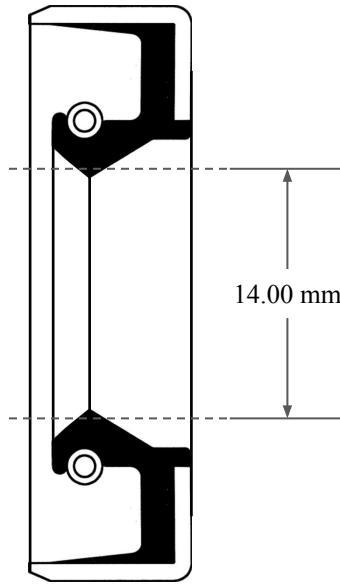

6.00 mm

14.00 mm

24.00 mm

 <p>GLOBAL O-RING and SEAL ALL-AROUND BETTER</p>	PART NUMBER MOS886SB
14450 John F. Kennedy Blvd. Houston, TX 77032	www.globaloring.com
Information in this drawing is provided for reference only	
Metric Oil Seal - Nitrile Style SB SGL LIP W/ SPR, MTL OD, RBR ID	