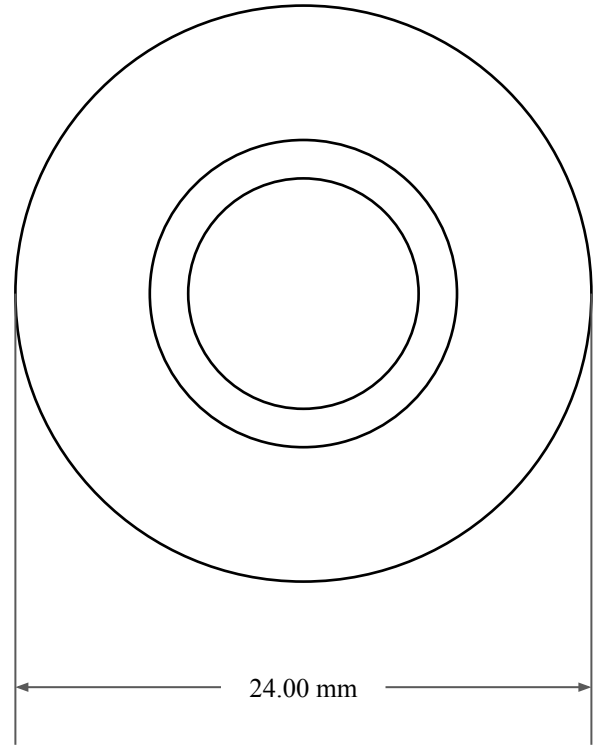

6.00 mm

14.00 mm

24.00 mm

 <p>GLOBAL O-RING and SEAL ALL-AROUND BETTER</p>	PART NUMBER MOS886SB
14450 John F. Kennedy Blvd. Houston, TX 77032	www.globaloring.com
Information in this drawing is provided for reference only	
Metric Oil Seal - Nitrile Style SB SGL LIP W/ SPR, MTL OD, RBR ID	