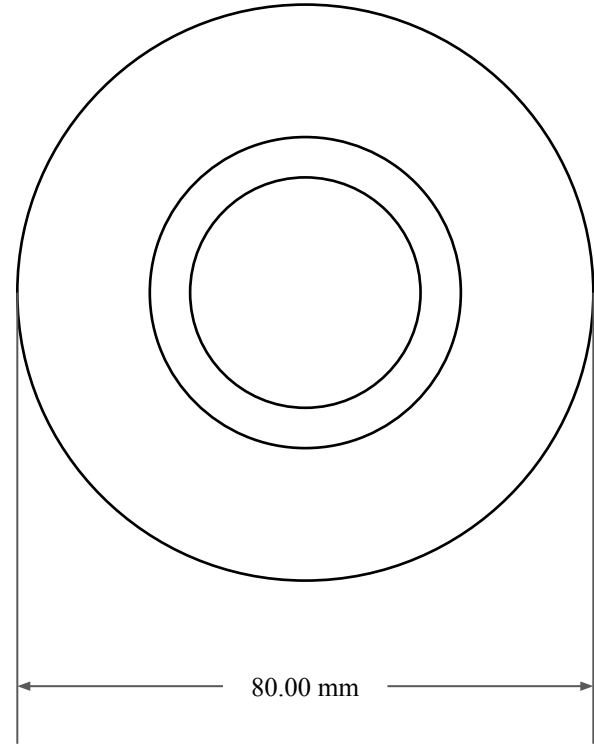

10.00
mm

62.00 mm

80.00 mm

 <p>GLOBAL O-RING and SEAL ALL-AROUND BETTER</p>	PART NUMBER MOS8921TA2
14450 John F. Kennedy Blvd. Houston, TX 77032 www.globaloring.com	Metric Oil Seal - Nitrile Style TA2 DUAL LIP W/ SPR, MTL OD W/ RFG
Information in this drawing is provided for reference only PLATE	