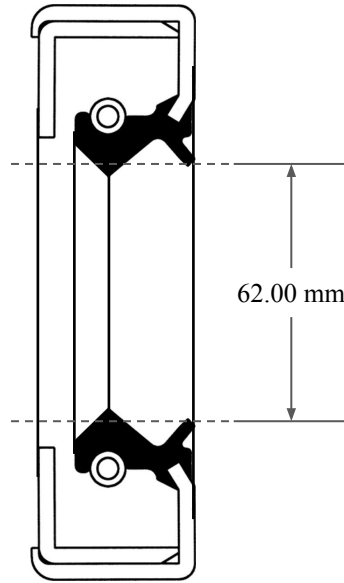

10.00
mm

62.00 mm

80.00 mm

 <p>GLOBAL O-RING and SEAL ALL-AROUND BETTER</p>	PART NUMBER MOS8921TA2
14450 John F. Kennedy Blvd. Houston, TX 77032 www.globaloring.com	Metric Oil Seal - Nitrile Style TA2 DUAL LIP W/ SPR, MTL OD W/ RFG
Information in this drawing is provided for reference only PLATE	