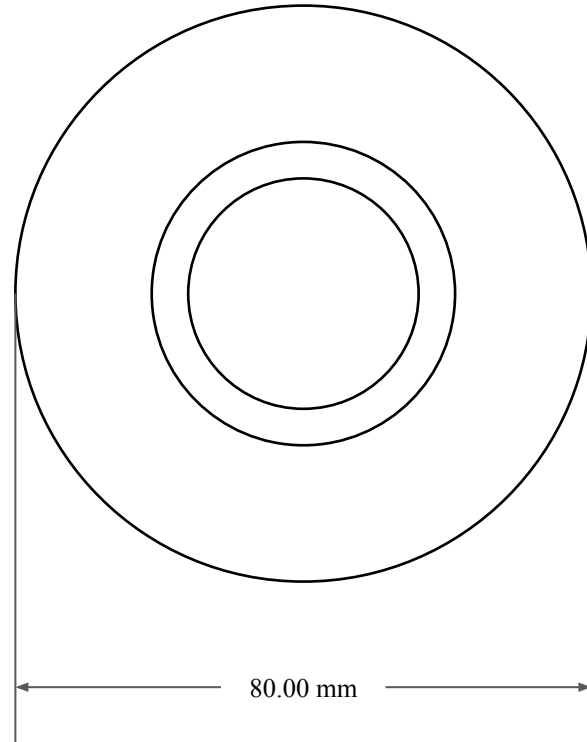

10.00 mm

62.00 mm

80.00 mm

 <p>GLOBAL O-RING and SEAL ALL-AROUND BETTER</p>	PART NUMBER MOS8921TB2
14450 John F. Kennedy Blvd. Houston, TX 77032	Metric Oil Seal - Nitrile Style TB2 DUAL LIP W/ SPR, MTL OD
Information in this drawing is provided for reference only	