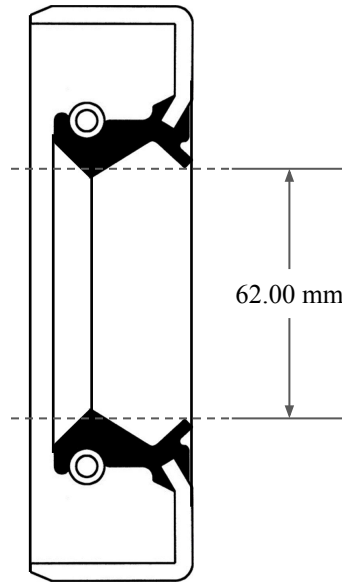

10.00 mm

62.00 mm

80.00 mm

 <p>GLOBAL O-RING and SEAL ALL-AROUND BETTER</p>	PART NUMBER MOS8921TB2
14450 John F. Kennedy Blvd. Houston, TX 77032	Metric Oil Seal - Nitrile Style TB2 DUAL LIP W/ SPR, MTL OD
Information in this drawing is provided for reference only	