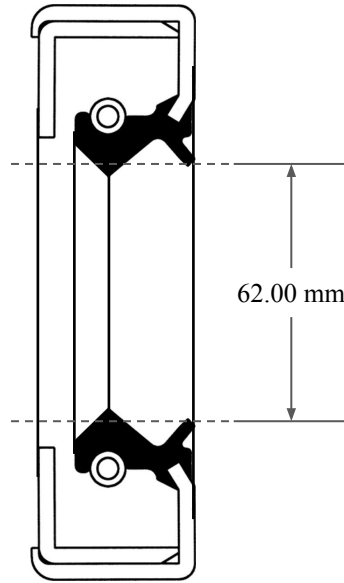

10.00  
mm

62.00 mm

85.00 mm

 <p><b>GLOBAL O-RING</b> and SEAL ALL-AROUND BETTER</p>	PART NUMBER <b>MOS8933TA2</b>
14450 John F. Kennedy Blvd. Houston, TX 77032 <a href="http://www.globaloring.com">www.globaloring.com</a>	Metric Oil Seal - Nitrile Style TA2 DUAL LIP W/ SPR, MTL OD W/ RFG
Information in this drawing is provided for reference only <b>PLATE</b>	