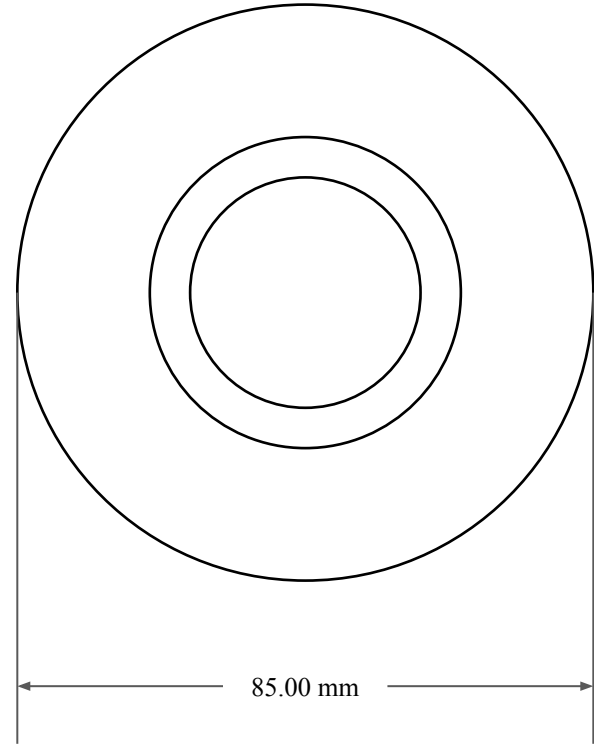

10.00  
mm

62.00 mm

85.00 mm

 <p><b>GLOBAL O-RING</b> and SEAL ALL-AROUND BETTER</p>	PART NUMBER <b>MOS8933TA2</b>
14450 John F. Kennedy Blvd. Houston, TX 77032 <a href="http://www.globaloring.com">www.globaloring.com</a>	Metric Oil Seal - Nitrile Style TA2 DUAL LIP W/ SPR, MTL OD W/ RFG
Information in this drawing is provided for reference only <b>PLATE</b>	