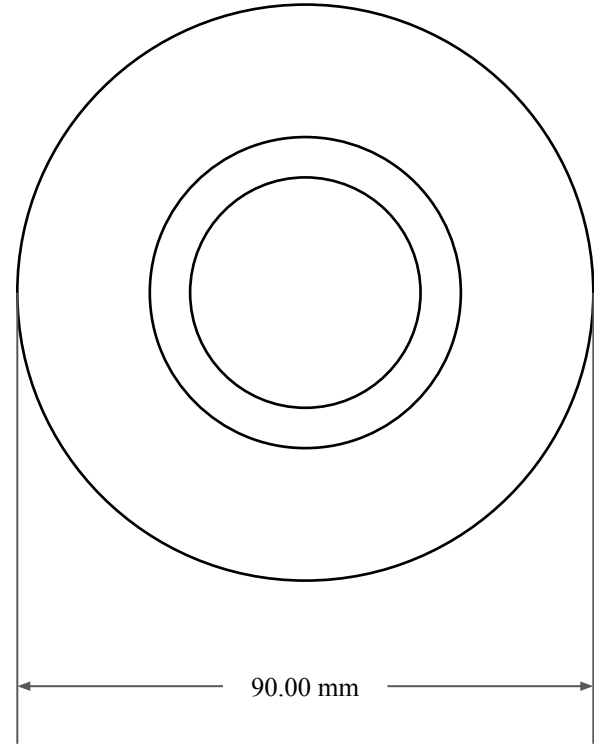

12.00  
mm

62.00 mm

90.00 mm

 <p><b>GLOBAL O-RING</b> and SEAL ALL-AROUND BETTER</p>	PART NUMBER <b>MOS8943TA2</b>
14450 John F. Kennedy Blvd. Houston, TX 77032 <a href="http://www.globaloring.com">www.globaloring.com</a>	Metric Oil Seal - Nitrile Style TA2 DUAL LIP W/ SPR, MTL OD W/ RFG
Information in this drawing is provided for reference only	
PLATE	