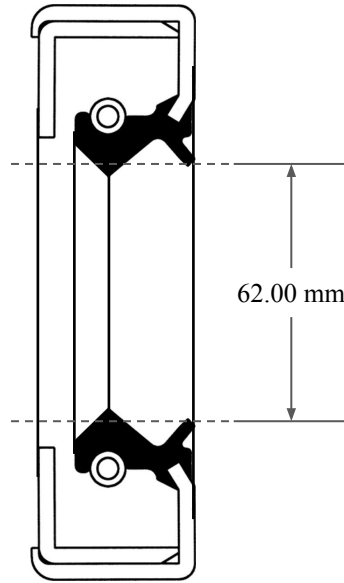

12.00  
mm

62.00 mm

90.00 mm

 <p><b>GLOBAL O-RING</b> and SEAL ALL-AROUND BETTER</p>	PART NUMBER <b>MOS8943TA2</b>
14450 John F. Kennedy Blvd. Houston, TX 77032 <a href="http://www.globaloring.com">www.globaloring.com</a>	Metric Oil Seal - Nitrile Style TA2 DUAL LIP W/ SPR, MTL OD W/ RFG
Information in this drawing is provided for reference only	
PLATE	