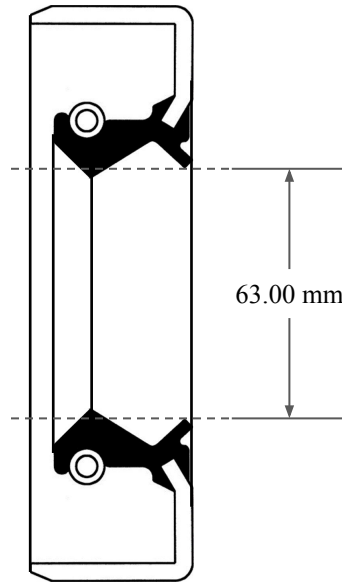

12.00  
mm

63.00 mm

80.00 mm

 <b>GLOBAL O-RING</b> and SEAL ALL-AROUND BETTER	PART NUMBER <b>MOS8968TB2</b>
14450 John F. Kennedy Blvd. Houston, TX 77032	www.globaloring.com
Information in this drawing is provided for reference only	
<b>Metric Oil Seal - Nitrile Style TB2 DUAL LIP W/ SPR, MTL OD</b>	