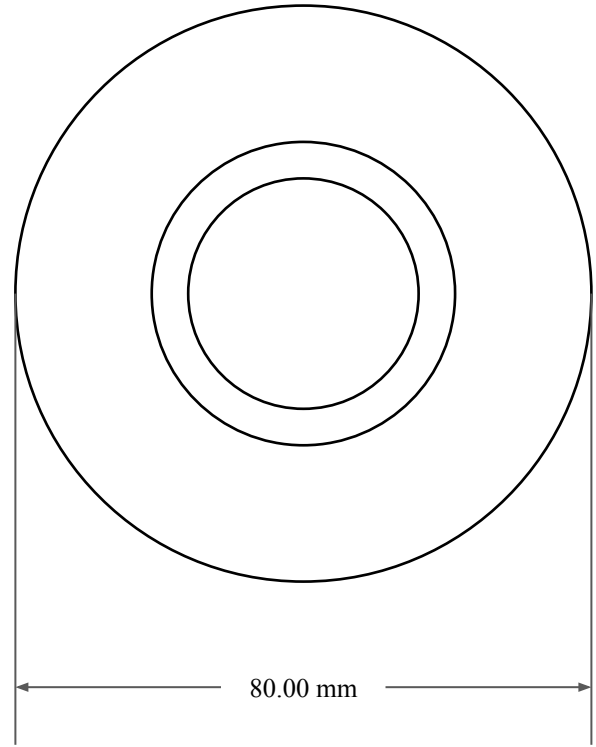

12.00  
mm

63.00 mm

80.00 mm

 <b>GLOBAL O-RING</b> and SEAL ALL-AROUND BETTER	PART NUMBER <b>MOS8968TB2</b>
14450 John F. Kennedy Blvd. Houston, TX 77032	www.globaloring.com
Information in this drawing is provided for reference only	
<b>Metric Oil Seal - Nitrile Style TB2 DUAL LIP W/ SPR, MTL OD</b>	