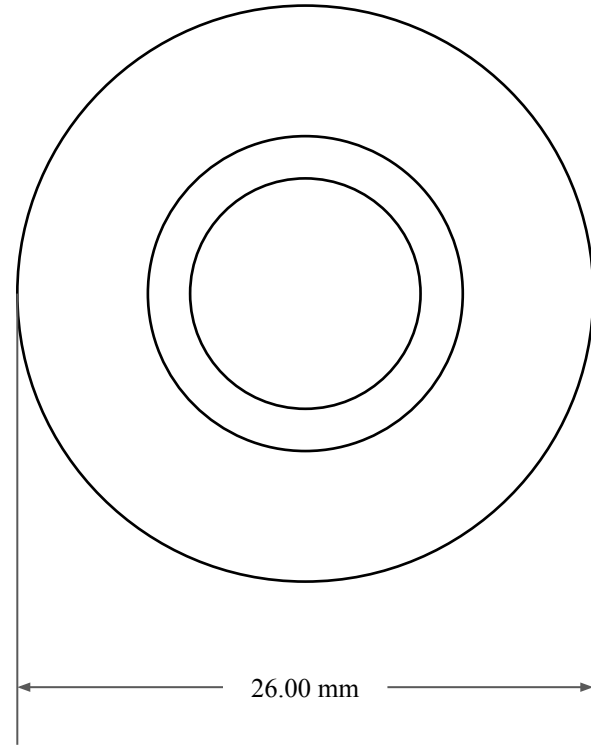

6.00 mm

14.00 mm

26.00 mm

 ALL-AROUND BETTER	PART NUMBER MOS900SC
14450 John F. Kennedy Blvd. Houston, TX 77032	Metric Oil Seal - Nitrile Style SC SGL LIP W/ SPR, RBR OD
Information in this drawing is provided for reference only	