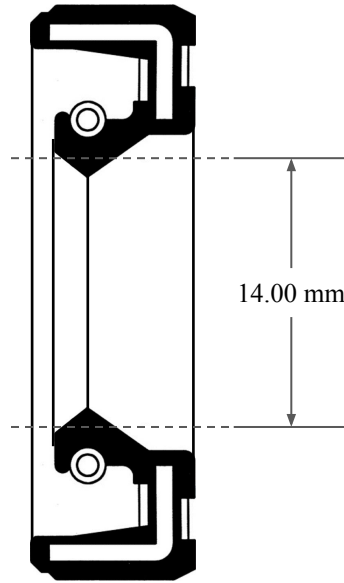

6.00 mm

14.00 mm

26.00 mm

 ALL-AROUND BETTER	PART NUMBER MOS900SC
14450 John F. Kennedy Blvd. Houston, TX 77032	Metric Oil Seal - Nitrile Style SC SGL LIP W/ SPR, RBR OD
Information in this drawing is provided for reference only	