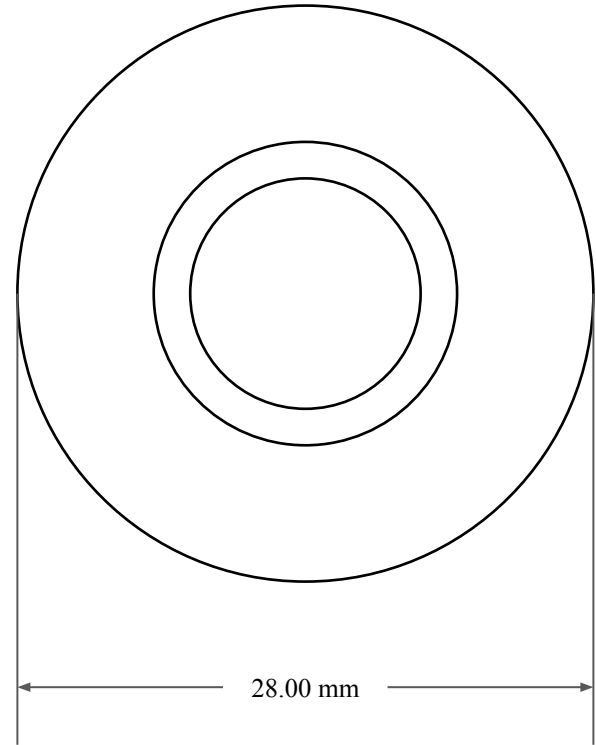

8.00 mm

14.00 mm

28.00 mm

 <p>GLOBAL O-RING and SEAL ALL-AROUND BETTER</p>	PART NUMBER MOS909TB2
14450 John F. Kennedy Blvd. Houston, TX 77032	www.globaloring.com
Information in this drawing is provided for reference only	

Metric Oil Seal - Nitrile Style TB2
DUAL LIP W/ SPR, MTL OD