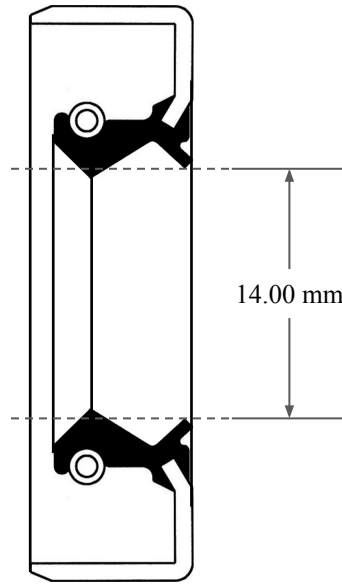

8.00 mm

14.00 mm

28.00 mm

 <p>GLOBAL O-RING and SEAL ALL-AROUND BETTER</p>	PART NUMBER MOS909TB2
14450 John F. Kennedy Blvd. Houston, TX 77032	www.globaloring.com
Information in this drawing is provided for reference only	

Metric Oil Seal - Nitrile Style TB2
DUAL LIP W/ SPR, MTL OD