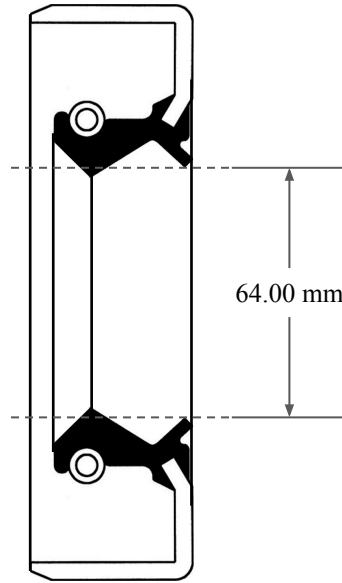

13.00
mm

64.00 mm

90.00 mm

 <p>GLOBAL O-RING and SEAL ALL-AROUND BETTER</p>	PART NUMBER MOS9127TB2
14450 John F. Kennedy Blvd. Houston, TX 77032	www.globaloring.com
Information in this drawing is provided for reference only	
Metric Oil Seal - Nitrile Style TB2 DUAL LIP W/ SPR, MTL OD	