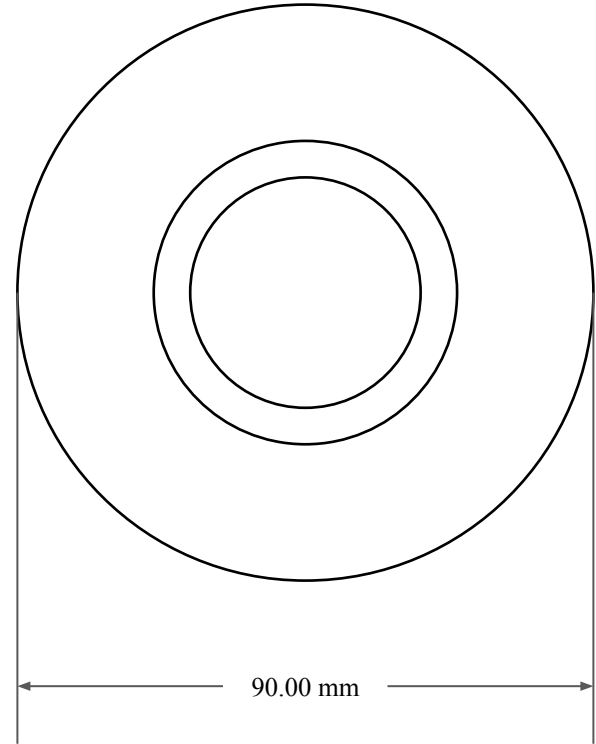

13.00
mm

64.00 mm

90.00 mm

 <p>GLOBAL O-RING and SEAL ALL-AROUND BETTER</p>	PART NUMBER MOS9127TB2
14450 John F. Kennedy Blvd. Houston, TX 77032	www.globaloring.com
Information in this drawing is provided for reference only	
Metric Oil Seal - Nitrile Style TB2 DUAL LIP W/ SPR, MTL OD	