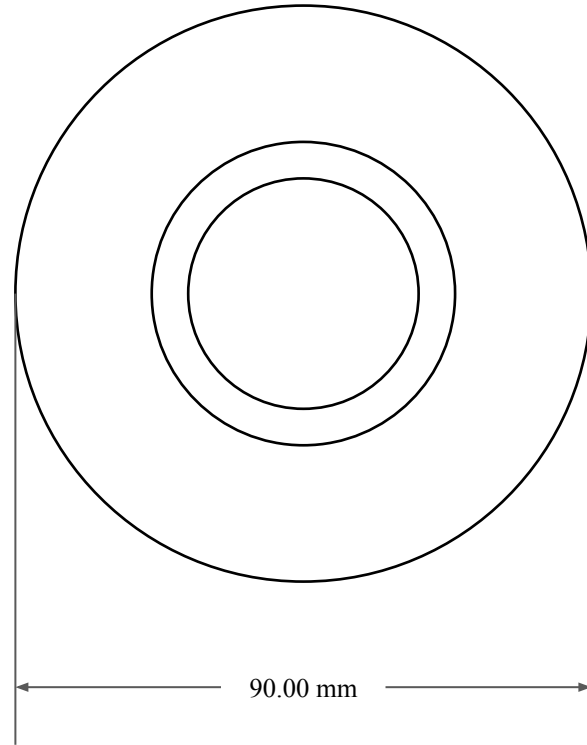

12.00 mm

65.00 mm

90.00 mm

|   |                                  |
|---|----------------------------------|
|  <b>GLOBAL O-RING</b><br>and SEAL<br>ALL-AROUND BETTER | PART NUMBER<br><b>MOS9190TB2</b> |
| 14450 John F. Kennedy Blvd.<br>Houston, TX 77032  | www.globaloring.com              |
| Information in this drawing is provided for reference only  |                                  |
| <b>Metric Oil Seal - Nitrile Style TB2</b><br><b>DUAL LIP W/ SPR, MTL OD</b>  |                                  |