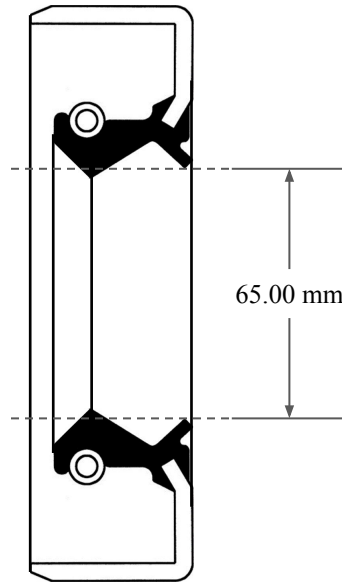

12.00 mm

65.00 mm

90.00 mm

|   |                                  |
|---|----------------------------------|
|  <b>GLOBAL O-RING</b><br>and SEAL<br>ALL-AROUND BETTER | PART NUMBER<br><b>MOS9190TB2</b> |
| 14450 John F. Kennedy Blvd.<br>Houston, TX 77032  | www.globaloring.com              |
| Information in this drawing is provided for reference only  |                                  |
| <b>Metric Oil Seal - Nitrile Style TB2</b><br><b>DUAL LIP W/ SPR, MTL OD</b>  |                                  |