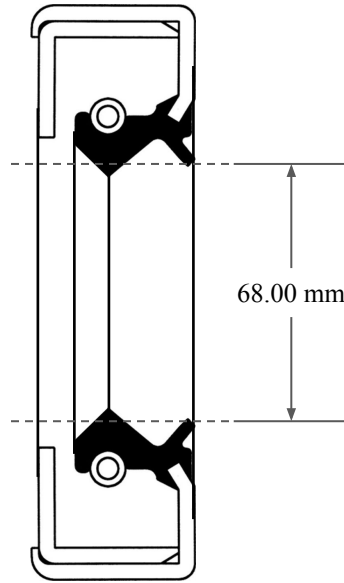

10.00
mm

68.00 mm

88.00 mm

 <p>GLOBAL O-RING and SEAL ALL-AROUND BETTER</p>	PART NUMBER MOS9408TA2
14450 John F. Kennedy Blvd. Houston, TX 77032 www.globaloring.com	Metric Oil Seal - Nitrile Style TA2 DUAL LIP W/ SPR, MTL OD W/ RFG
Information in this drawing is provided for reference only	
PLATE	