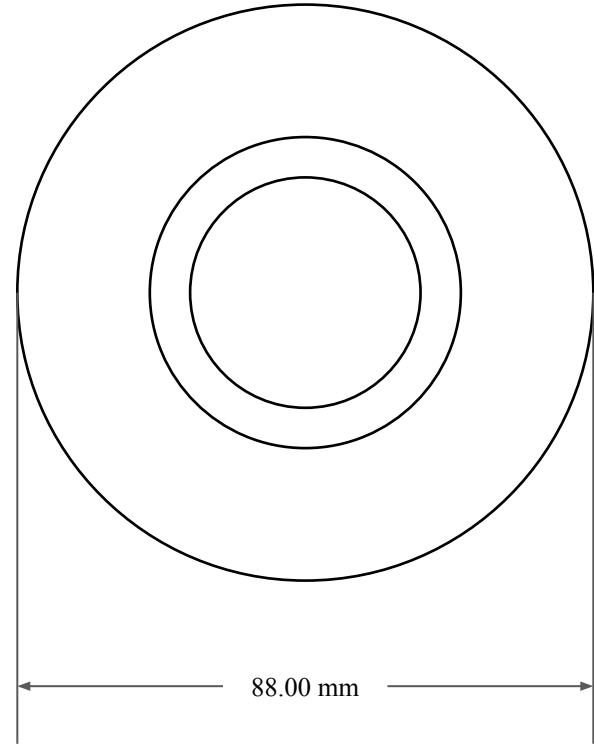

10.00
mm

68.00 mm

88.00 mm

 <p>GLOBAL O-RING and SEAL ALL-AROUND BETTER</p>	PART NUMBER MOS9408TA2
14450 John F. Kennedy Blvd. Houston, TX 77032 www.globaloring.com	Metric Oil Seal - Nitrile Style TA2 DUAL LIP W/ SPR, MTL OD W/ RFG
Information in this drawing is provided for reference only	
PLATE	