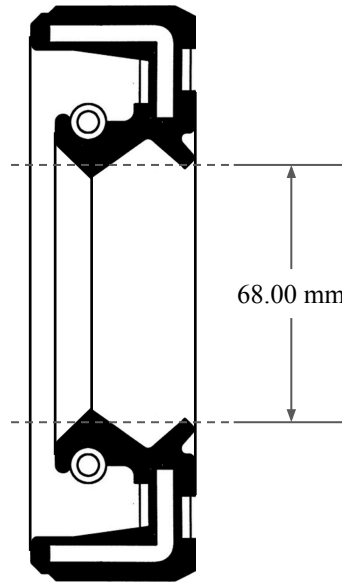

12.00  
mm

68.00 mm

90.00 mm

 <b>GLOBAL O-RING</b> and SEAL ALL-AROUND BETTER	PART NUMBER <b>MOS9415TC</b>
14450 John F. Kennedy Blvd. Houston, TX 77032	www.globaloring.com
Information in this drawing is provided for reference only	

Metric Oil Seal - Nitrile Style TC  
DUAL LIP W/ SPR, RBR OD