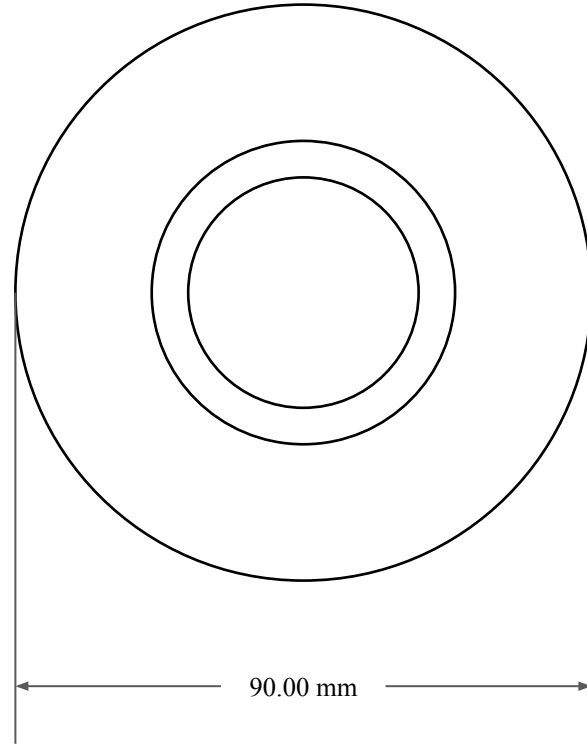

13.00  
mm

68.00 mm

90.00 mm

 <b>GLOBAL O-RING</b> and SEAL ALL-AROUND BETTER	PART NUMBER <b>MOS9416TB2</b>
14450 John F. Kennedy Blvd. Houston, TX 77032	www.globaloring.com
Information in this drawing is provided for reference only	

Metric Oil Seal - Nitrile Style TB2  
DUAL LIP W/ SPR, MTL OD