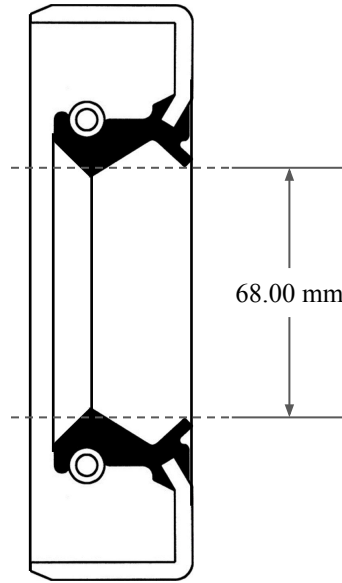

13.00  
mm

68.00 mm

90.00 mm

 <b>GLOBAL O-RING</b> and SEAL ALL-AROUND BETTER	PART NUMBER <b>MOS9416TB2</b>
14450 John F. Kennedy Blvd. Houston, TX 77032	www.globaloring.com
Information in this drawing is provided for reference only	

Metric Oil Seal - Nitrile Style TB2  
DUAL LIP W/ SPR, MTL OD