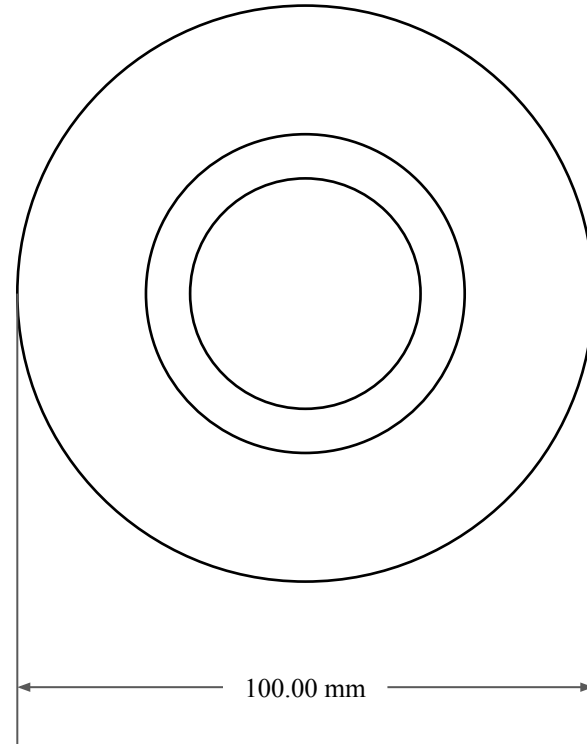

13.00  
mm

68.00 mm

100.00 mm

|   |                                 |
|---|---------------------------------|
|  <b>GLOBAL O-RING</b><br>and SEAL<br>ALL-AROUND BETTER | PART NUMBER<br><b>MOS9432TC</b> |
| 14450 John F. Kennedy Blvd.<br>Houston, TX 77032  | www.globaloring.com             |
| Information in this drawing is provided for reference only  |                                 |

Metric Oil Seal - Nitrile Style TC  
DUAL LIP W/ SPR, RBR OD