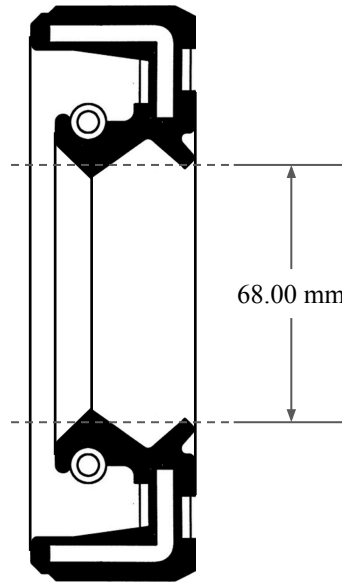

13.00  
mm

68.00 mm

100.00 mm

|   |                                 |
|---|---------------------------------|
|  <b>GLOBAL O-RING</b><br>and SEAL<br>ALL-AROUND BETTER | PART NUMBER<br><b>MOS9432TC</b> |
| 14450 John F. Kennedy Blvd.<br>Houston, TX 77032  | www.globaloring.com             |
| Information in this drawing is provided for reference only  |                                 |

Metric Oil Seal - Nitrile Style TC  
DUAL LIP W/ SPR, RBR OD