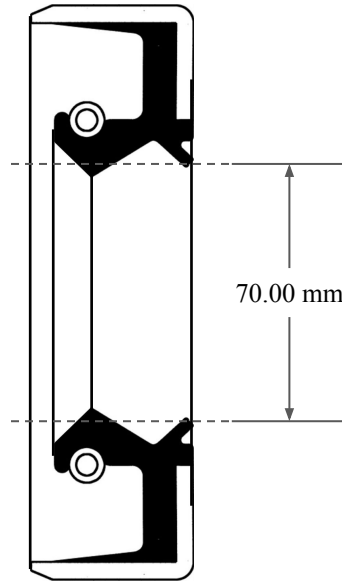

12.00
mm

70.00 mm

88.00 mm

 <p>GLOBAL O-RING and SEAL ALL-AROUND BETTER</p>	PART NUMBER MOS9601TB
14450 John F. Kennedy Blvd. Houston, TX 77032	www.globaloring.com
Information in this drawing is provided for reference only	
Metric Oil Seal - Nitrile Style TB DUAL LIP W/ SPR, MTL OD, RBR ID	