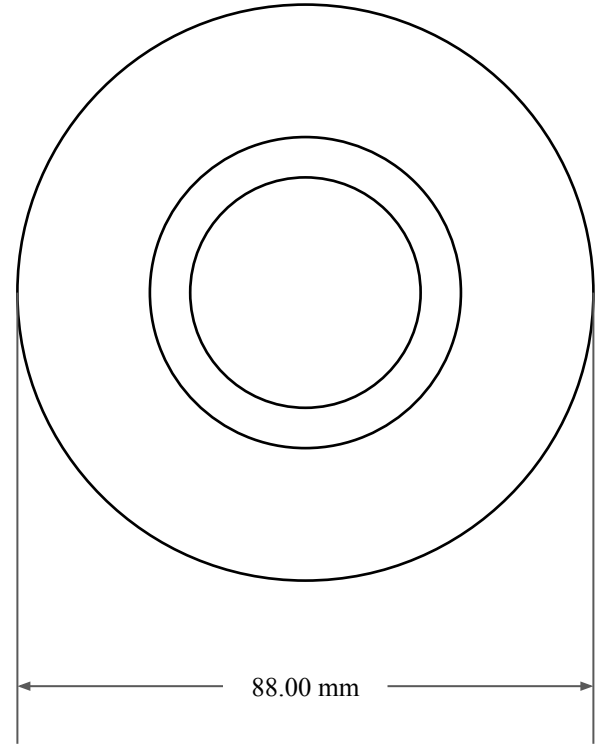

12.00
mm

70.00 mm

88.00 mm

 <p>GLOBAL O-RING and SEAL ALL-AROUND BETTER</p>	PART NUMBER MOS9601TB
14450 John F. Kennedy Blvd. Houston, TX 77032	www.globaloring.com
Information in this drawing is provided for reference only	
Metric Oil Seal - Nitrile Style TB DUAL LIP W/ SPR, MTL OD, RBR ID	